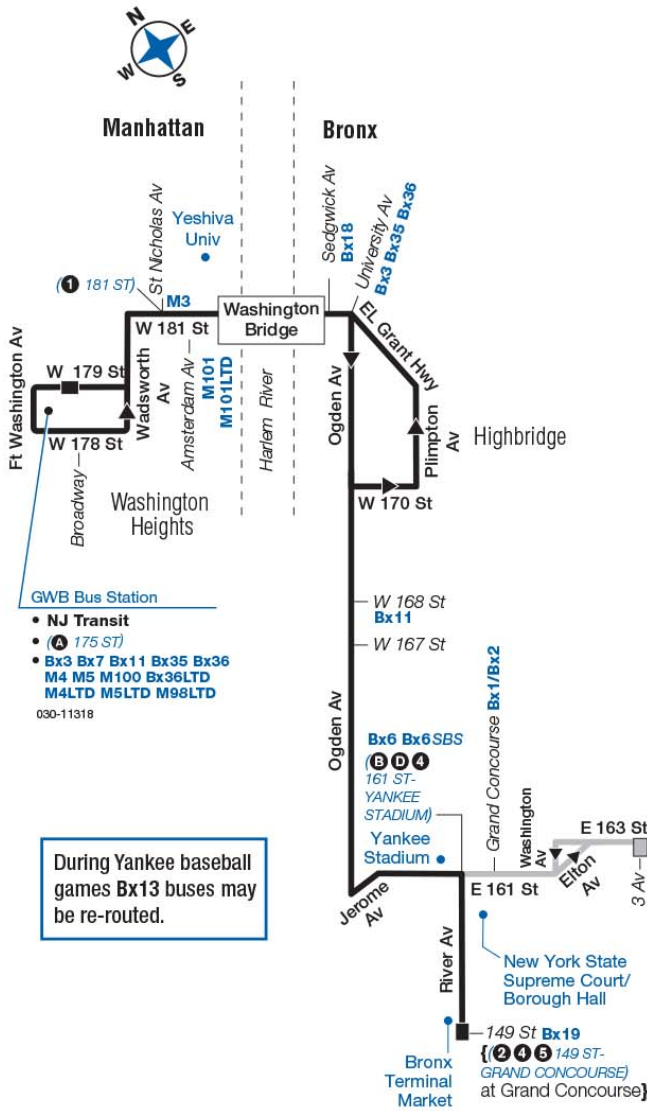

Bx13

Bus Timetable
New York City Transit

George Washington Bridge - Bronx Terminal Market via W 181st St / Ogden Av / River Av

Local Service

For accessible subway stations, travel directions and other information:

Effective September 5, 2021

Visit www.mta.info or call us at 511

During Yankee baseball games Bx13 buses may be re-routed.

bx013a20279_cs

Bx13 MAP LEGEND

Local/Limited/SBS Bus Transfers: shown in bold blue type.

Terminal	Part-time Terminal
(D) STATION NAME Subway Connection	Weekday morning service only
	Point of Interest