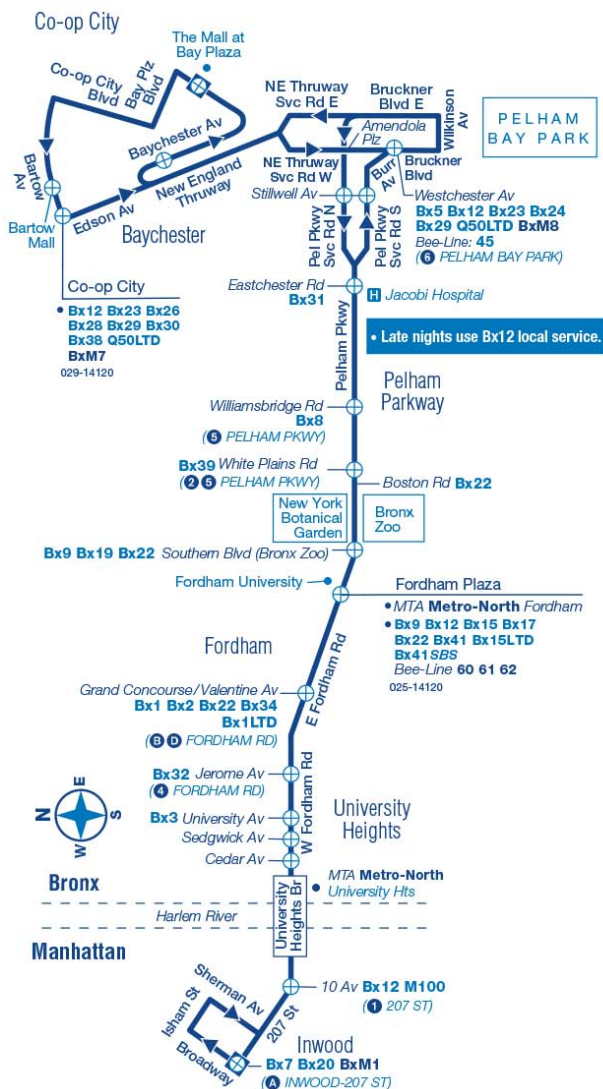

Bx12-SBS

Bus Timetable
New York City Transit

Bay Plaza - Inwood Select Bus Service via Pelham Pkwy / Fordham Rd

+selectbusservice

For accessible subway stations, travel directions and other information:

Effective September 5, 2021

Visit www.mta.info or call us at 511

bx012s16334_cs

Bx12 +selectbusservice MAP LEGEND

Local/Limited/SBS Bus Transfers: shown in bold light blue type.

Express Bus Transfers: shown in bold dark blue type.

+selectbusservice

Terminal

Stop

MTA Metro-North
Railroad Station

(2) STATION NAME

Subway Connection

Summer only – Bx12
local buses provide service
to Orchard Beach

• Point of Interest