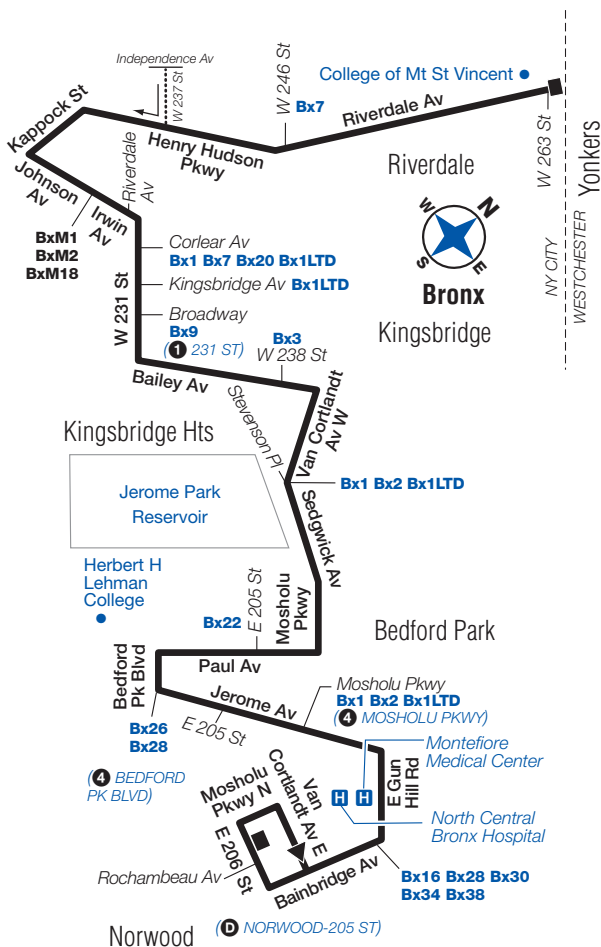

bx010a16208_cs

Bx10 MAP LEGEND

Local/Limited/SBS Bus Transfers: shown in bold blue type.
Express Bus Transfers: shown in bold black type.

■ Terminal

● Point of Interest

(1) STATION NAME
Subway Connection

..... Supplemental Service
School Days (early PM)

**For Accessible subway stations, travel directions
and other information:**

Call 511 or visit www.mta.info