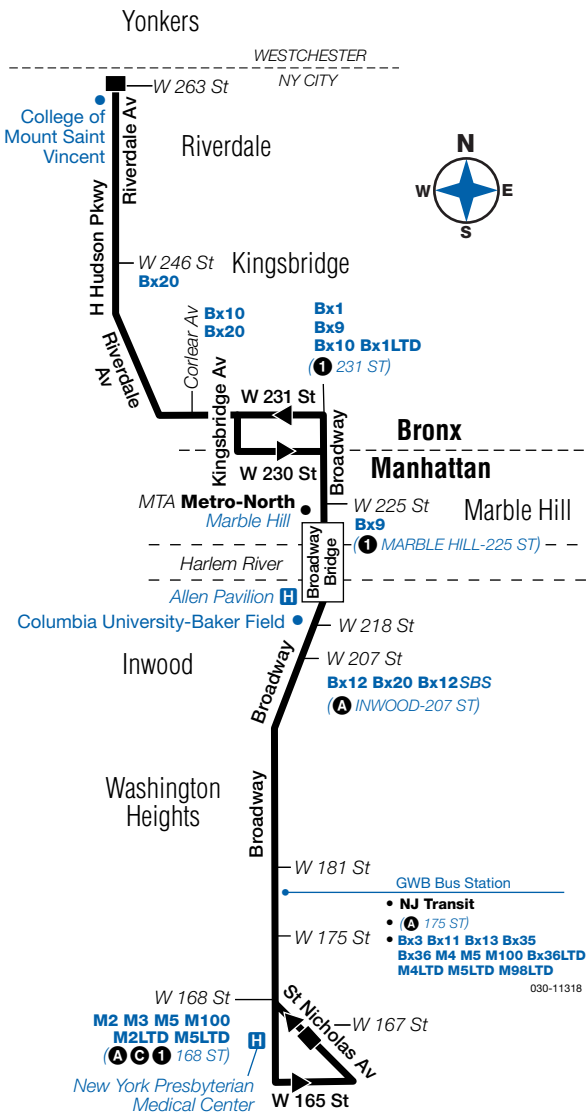

bx007a17104_cs

Bx7 MAP LEGEND

Local/Limited/SBS Bus Transfers: shown in bold blue type.

Terminal

● Point of Interest

(A STATION NAME)
Subway Connection

MTA **Metro-North**
Railroad Station