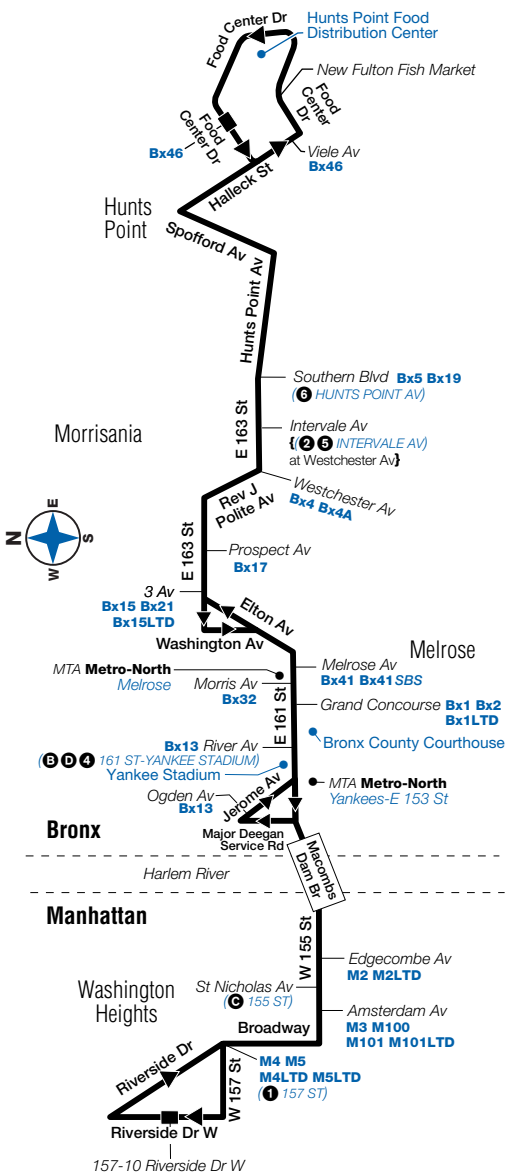

bx006a18214_cs

Bx6 MAP LEGEND

Local/Limited/SBS Bus Transfers: shown in bold blue type.

Terminal

(2) STATION NAME

Subway Connection

MTA **Metro-North**

Railroad Station

● Point of Interest

For Accessible subway stations, travel directions and other information:

Call 511 or visit www.mta.info