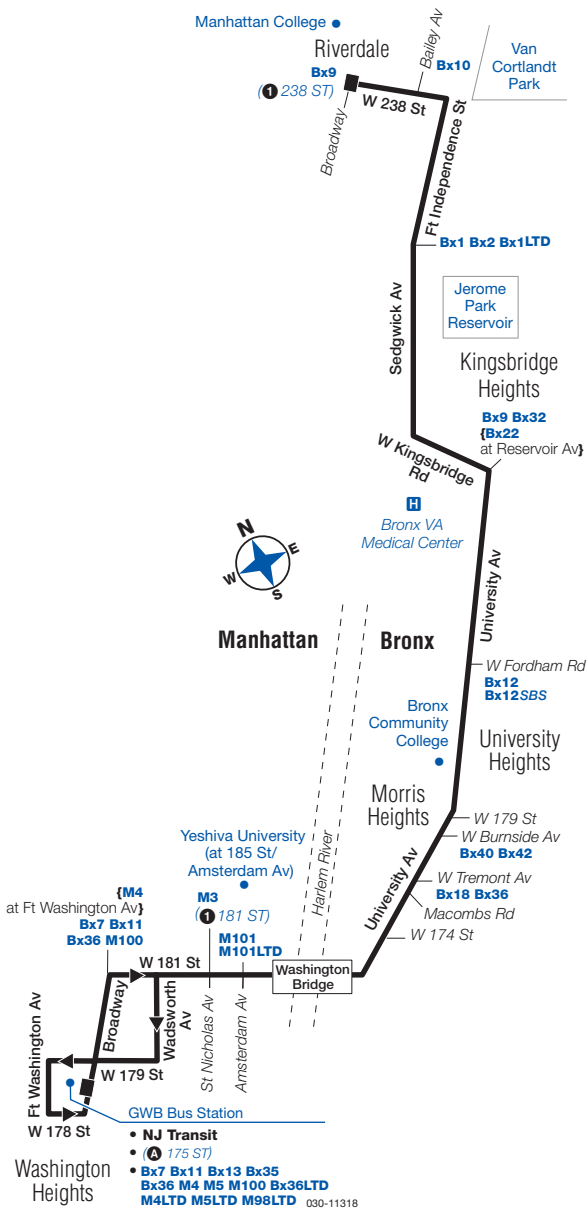

bx003a15208_cs

Bx3 MAP LEGEND

Local/Limited/SBS Bus Transfers: shown in bold blue type.

Terminal

Point of Interest

(1) STATION NAME

Subway Connection

For Accessible subway stations, travel directions and other information:

Call 511 or visit www.mta.info