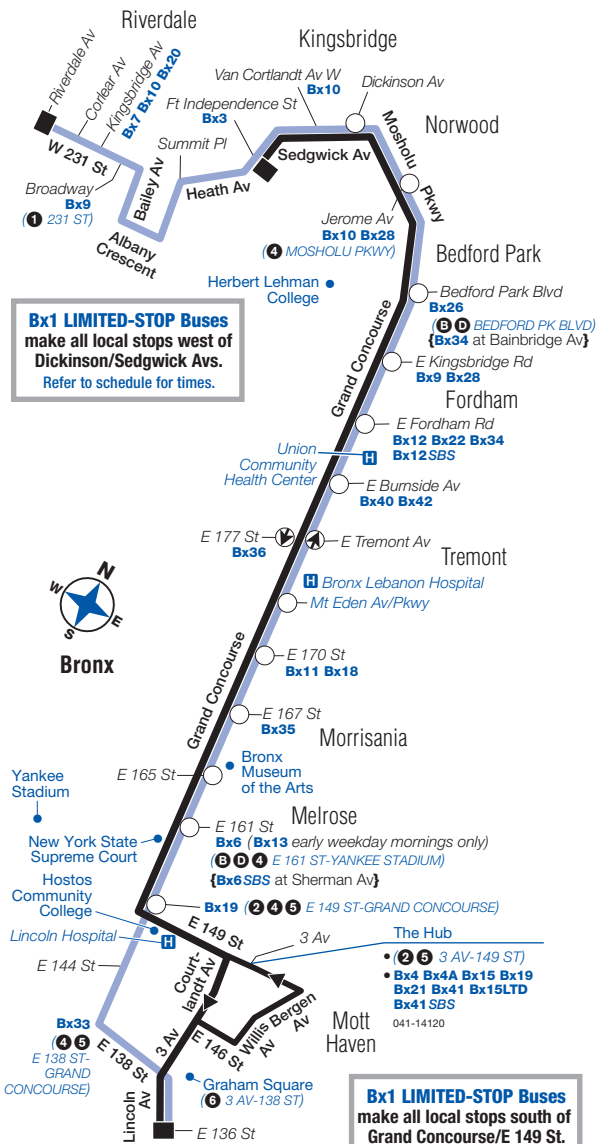

For Accessible subway stations, travel directions and other information:

Call 511 or visit www.mta.info