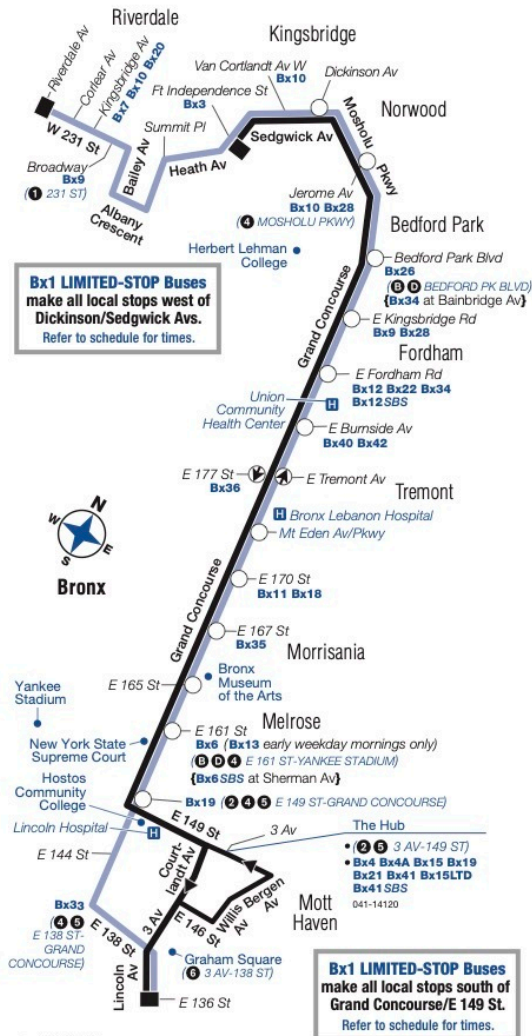

Bx1/Bx2

Riverdale - Mott Haven via Grand Concourse / E 138th St

Local and Limited-Stop Service

For accessible subway stations, travel directions and other information:

Effective September 5, 2021

Visit www.mta.info or call us at 511

bx001a20279_cs

For Accessible subway stations, travel directions and other information:

Call 511 or visit www.mta.info