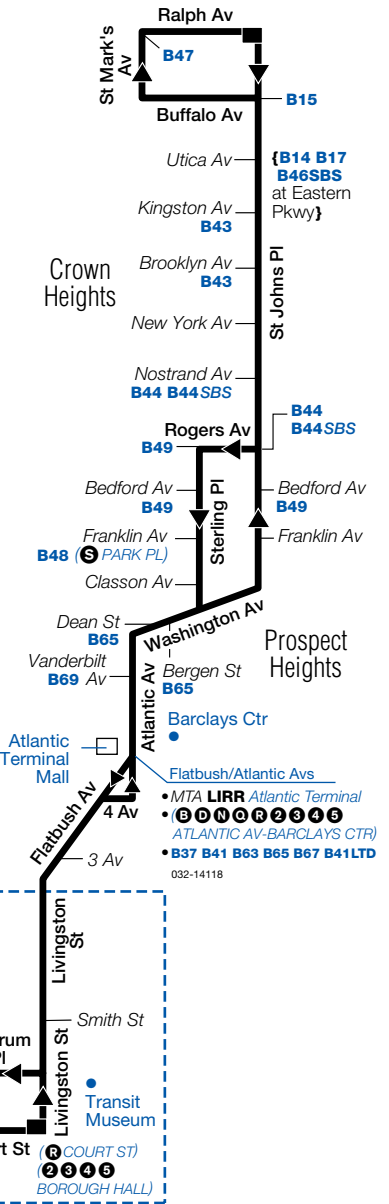

br045a16123_cs

B45 MAP LEGEND

Local/Limited/SBS Bus Transfers: shown in bold blue type.

■ Terminal

MTA **LIRR** Railroad Station

(2) STATION NAME

● Point of Interest

Subway Connection

For Accessible subway stations, travel directions and other information:

Call 511 or visit www.mta.info