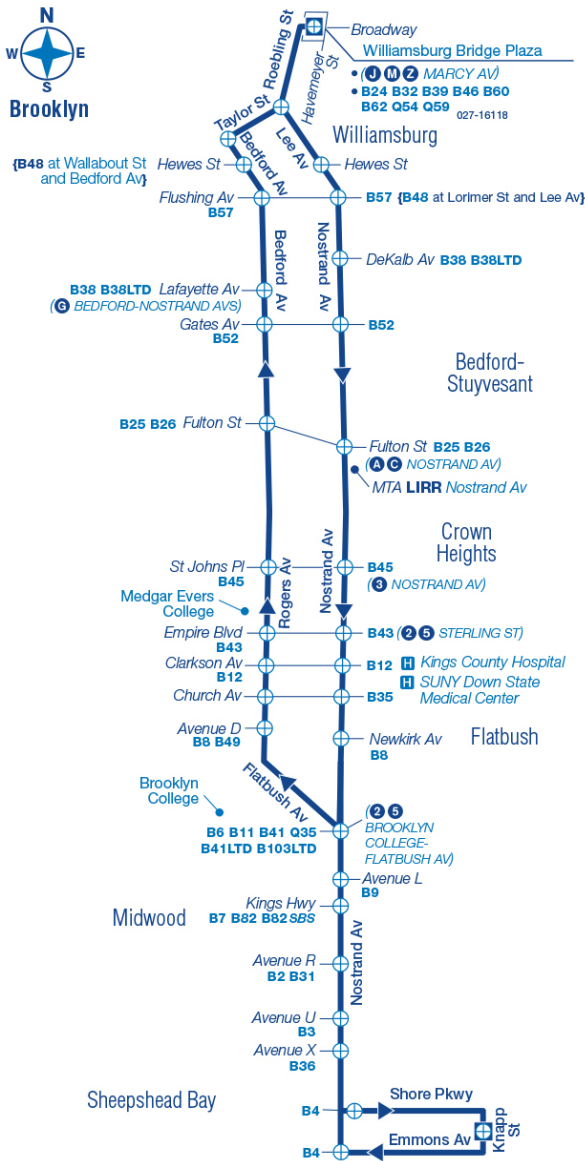

B44-SBS

Bus Timetable
New York City Transit

Sheepshead Bay - Williamsburg Select Bus Service via Nostrand Av

+selectbusservice

For accessible subway stations, travel directions and other information:

Effective March 27, 2022

Visit www.mta.info or call us at 511

br044s18253_cs

B44+selectbusservice MAP LEGEND

Local/Limited/SBS Bus Transfers: shown in bold light blue type.

- Terminal
- Stop
- Point of Interest
- (A) STATION NAME
  Subway Connection
- MTA LIRR
  Railroad Station