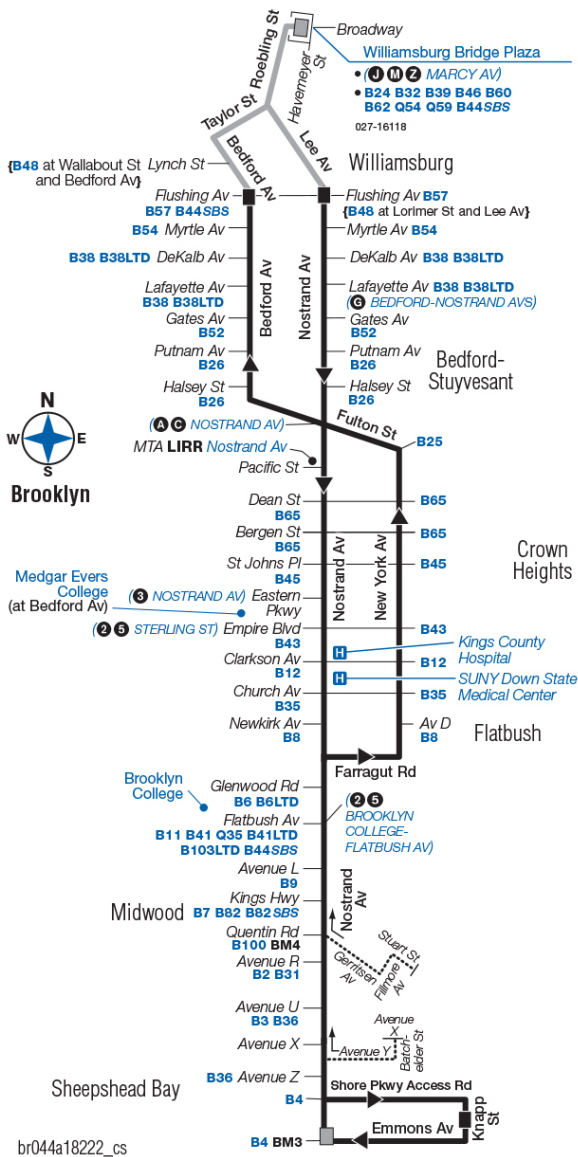

B44

Bus Timetable New York City Transit

Sheepshead Bay - Williamsburg via Nostrand Av

Local Service

Effective September 5, 2021

For accessible subway stations, travel directions and other information:

[Visit www.mta.info](http://www.mta.info) or call us at 511

br044a18222_cs

B44 MAP LEGEND

Local/Limited/SBS Bus Transfers: shown in bold blue type.

Express Bus Transfers: shown in bold black type.

- Terminal
- Late Night Terminal
- (A STATION NAME) Subway Connection
- Point of Interest
- MTA LIRR Railroad Station
- ..... Supplemental Service School Days (early PM)
- Late Night Service