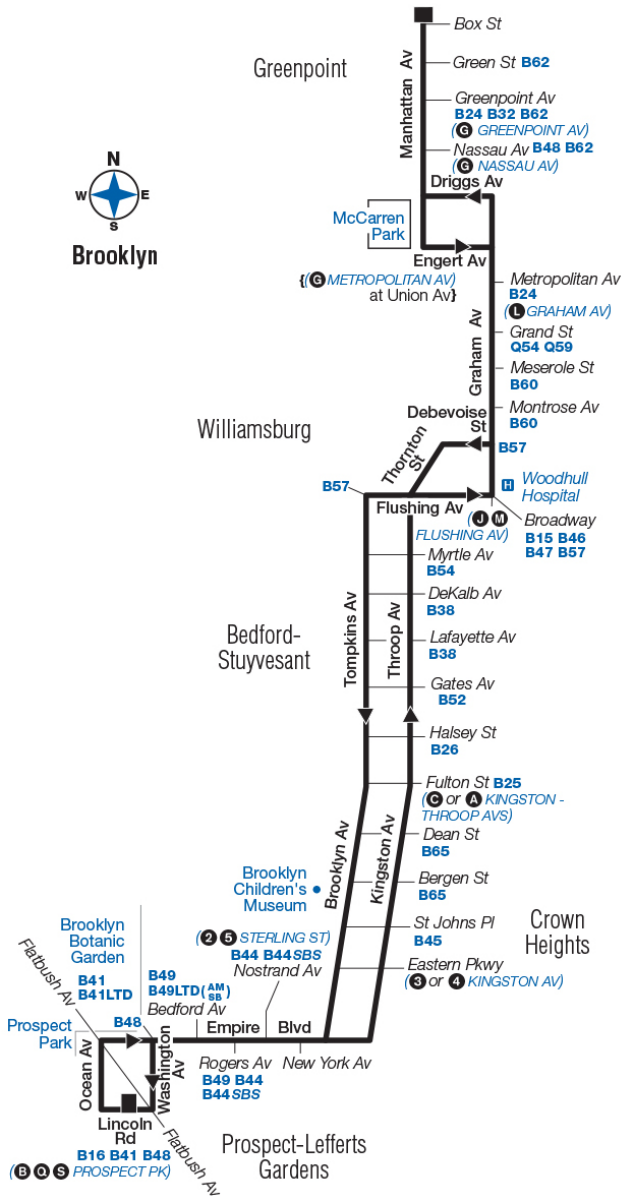

B43

Bus Timetable New York City Transit

Greenpoint - Lefferts Gardens via Manhattan Av / Graham Av / Tompkins Av / Throop Av

Local Service

For accessible subway stations, travel directions and other information:

Effective March 31, 2024

[Visit www.mta.info](http://www.mta.info) or call us at 511

br043a16123_cs

B43 MAP LEGEND

Local/Limited/SBS Bus Transfers: shown in bold blue type.

■ Terminal

● Point of Interest

(G STATION NAME)
Subway Connection

(SB) South-bound