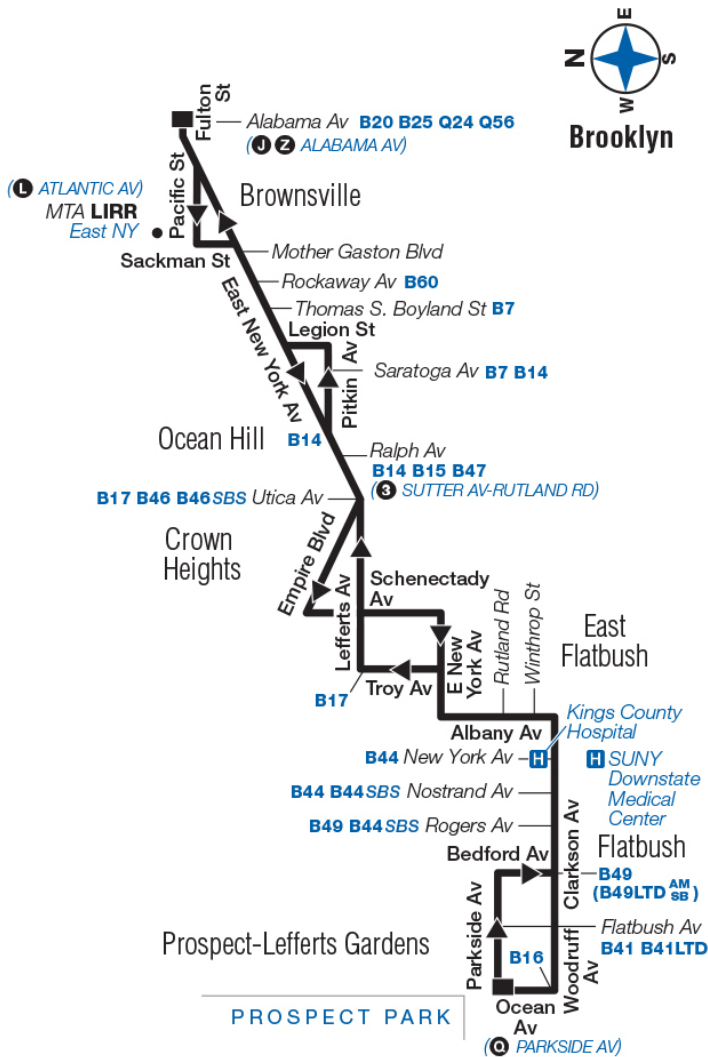

B12

Bus Timetable
New York City Transit

Lefferts Gardens - East New York via Clarkson Av / Empire Blvd / East New York Av

Local Service

For accessible subway stations, travel directions and other information:

Effective September 5, 2021

Visit www.mta.info or call us at 511

br012a16284_cs

B12 MAP LEGEND

Local/Limited/SBS Bus Transfers: shown in bold blue type.

■ Terminal

MTA **LIRR** Railroad Station

Ⓞ **STATION NAME**

(SB) South-bound

Subway Connection