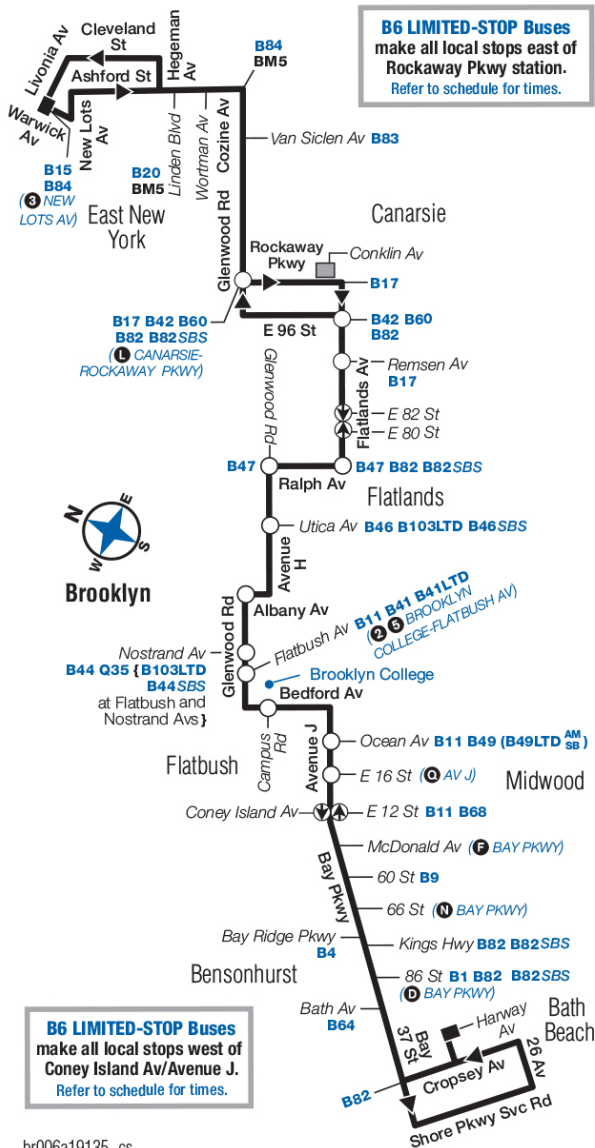

B6

Bus Timetable New York City Transit

Bath Beach - East New York via Bay Pkwy / Avenue J / Flatlands Av

Local and Limited-Stop Service

For accessible subway stations, travel directions and other information:

Effective September 1, 2024

Visit www.mta.info or call us at 511

br006a19135_cs

B6 MAP LEGEND

Local/Limited/SBS Bus Transfers: shown in bold blue type.

Express Bus Transfers: shown in bold black type.

■ Terminal

■ Part-time Terminal

(F) STATION NAME
Subway Connection

● Point of Interest

○ Limited-Stop

➔ Stops in direction indicated

(SB) South-bound