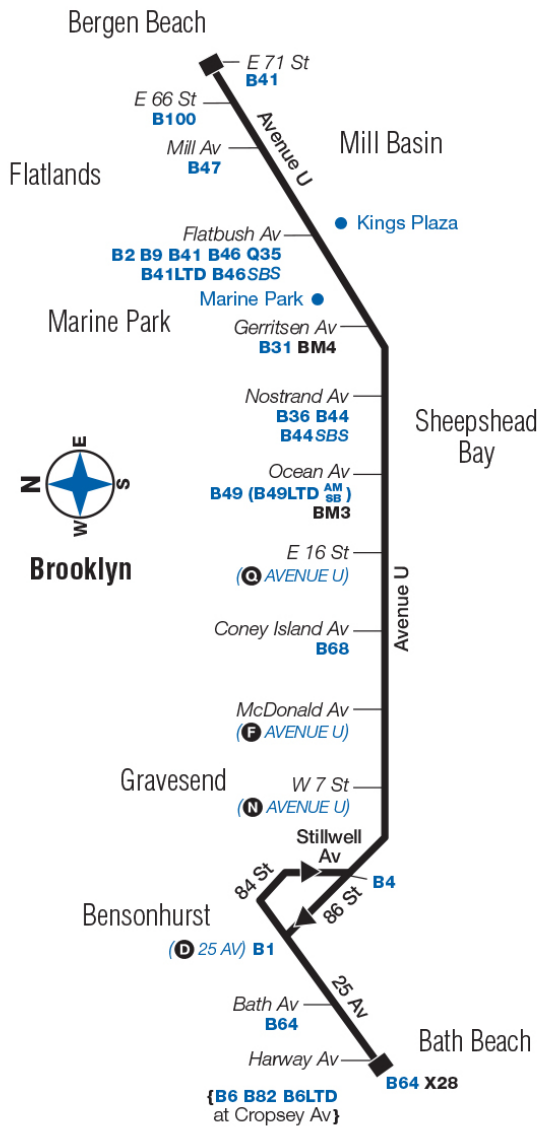

B3

Bus Timetable
New York City Transit

Bensonhurst - Bergen Beach via Avenue U

Local Service

Effective June 27, 2021

For accessible subway stations, travel directions and other information:

[Visit www.mta.info](http://www.mta.info) or call us at 511

br003a16123_cs

B3 MAP LEGEND

Local/Limited/SBS Bus Transfers: shown in bold blue type.

Express Bus Transfers: shown in bold black type.

■ Terminal

● Point of Interest

(Ⓞ STATION NAME)

(SB) South-bound

Subway Connection