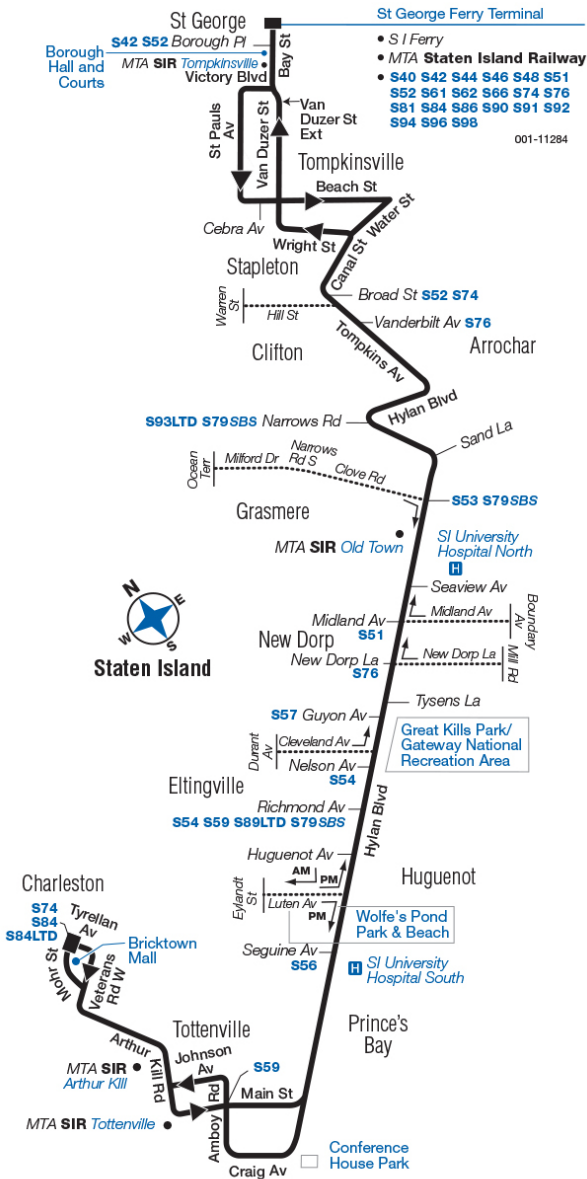

s78

Bus Timetable New York City Transit

St. George - Bricktown Mall via Hylan Blvd

Local Service

Effective January 2, 2022

For accessible subway stations, travel directions and other information:

[Visit www.mta.info](http://www.mta.info) or call us at 511

si078a18212_cs

S78 MAP LEGEND

- Local/Limited/SBS Bus Transfers:** shown in bold blue type.
- Terminal** (solid black square)
- Supplemental Service School Days (early AM and early PM)** (dotted line)
- MTA SIR Railway Station** (blue square with 'SIR')
- Point of Interest** (blue dot)