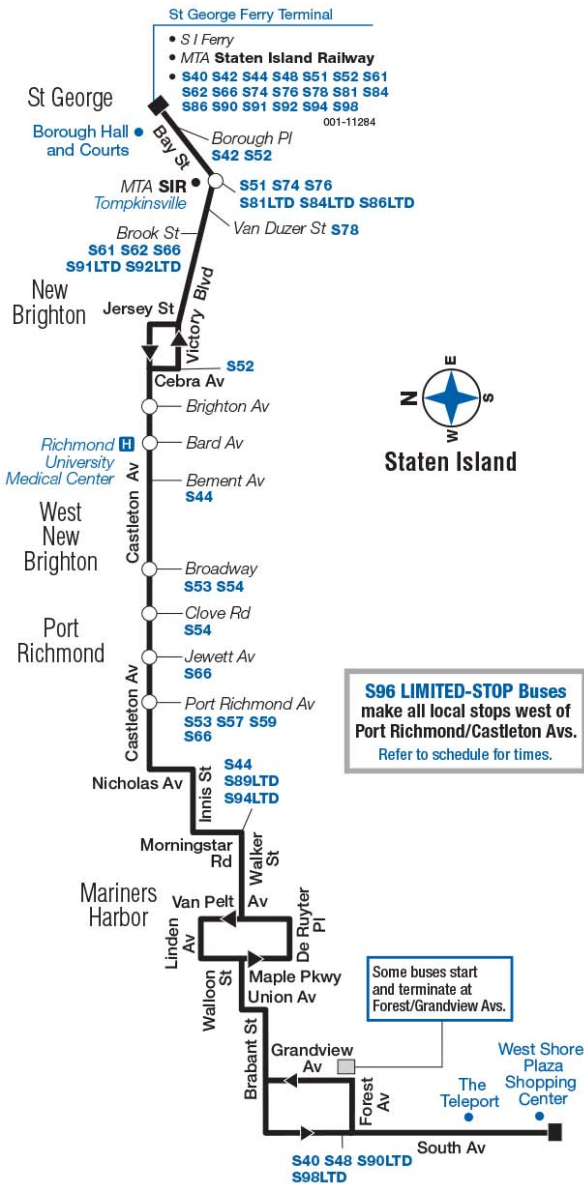

s46/s96

Bus Timetable
New York City Transit

St. George - West Shore Plaza via Castleton Av

Local and Limited-Stop Service

Effective January 2, 2022

For accessible subway stations, travel directions and other information:

[Visit www.mta.info](http://www.mta.info) or call us at 511

si046a21081_cs

S46/S96 MAP LEGEND

Local/Limited/SBS Bus Transfers: shown in bold blue type.

- Terminal
- Limited-Stop
- ◻ Part-time Terminal
- ⊙ Stops in direction indicated
- MTA SIR Railway Station
- Point of Interest