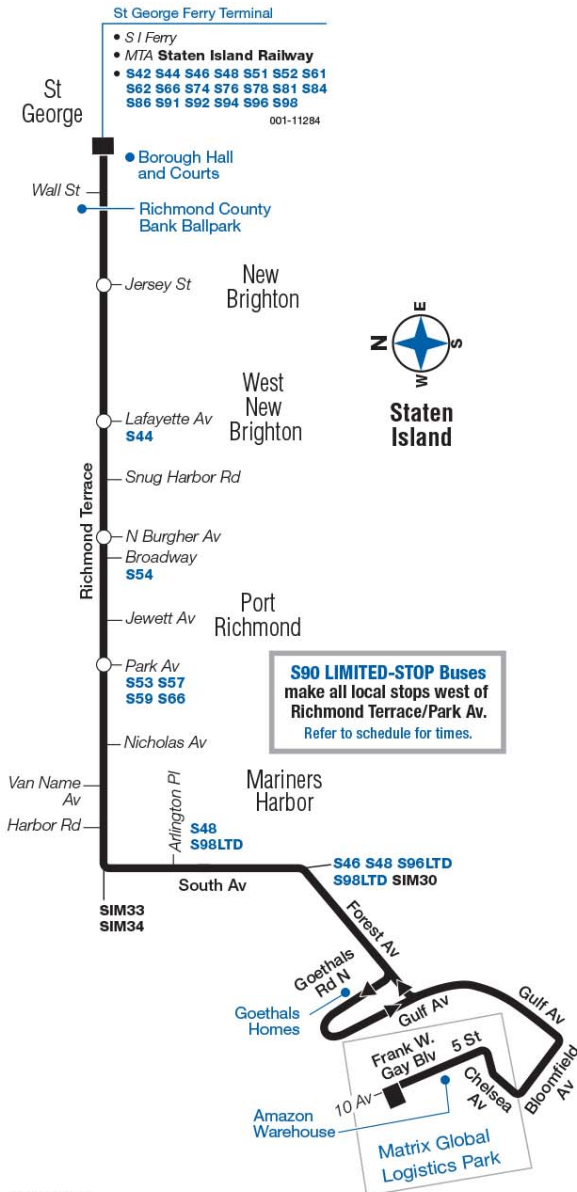

s40/s90

Bus Timetable
New York City Transit

St. George - Amazon via Richmond Terrace

Local and Limited-Stop Service

Effective January 2, 2022

For accessible subway stations, travel directions and other information:

[Visit www.mta.info](http://www.mta.info) or call us at 511

si040a21193

S40/S90 MAP LEGEND

Local/Limited/SBS Bus Transfers: shown in bold blue type.
Express Bus Transfers: shown in bold black type.

- Terminal
- Limited-Stop
- MTA **SIR** Railway Station
- Point of Interest