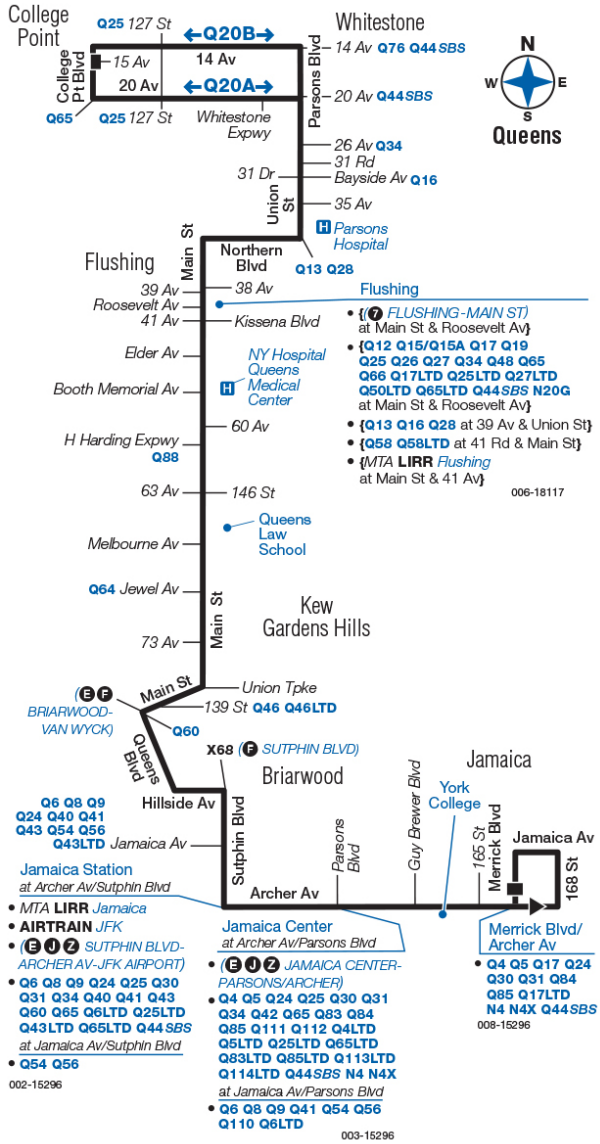

Q20A/Q20B

Bus Timetable
New York City Transit

College Point - Jamaica via Main St

Local Service

Effective January 2, 2022

For accessible subway stations, travel directions and other information:

Visit www.mta.info or call us at 511