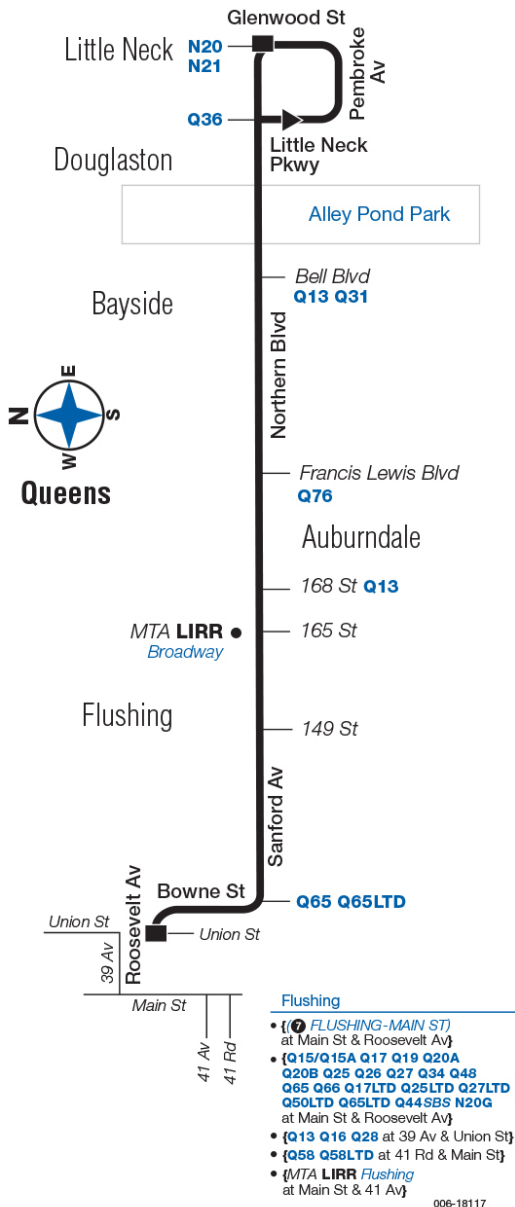

Q12

Bus Timetable New York City Transit

Little Neck - Flushing via Sanford Av / Northern Blvd

Local Service

For accessible subway stations, travel directions and other information:

Effective January 2, 2022

[Visit www.mta.info](http://www.mta.info) or call us at 511

qu012a19233_cs

Q12 MAP LEGEND

Local/Limited/SBS Bus Transfers: shown in bold blue type.

■ Terminal

MTA **LIRR** Railroad Station

(7) STATION NAME
Subway Connection