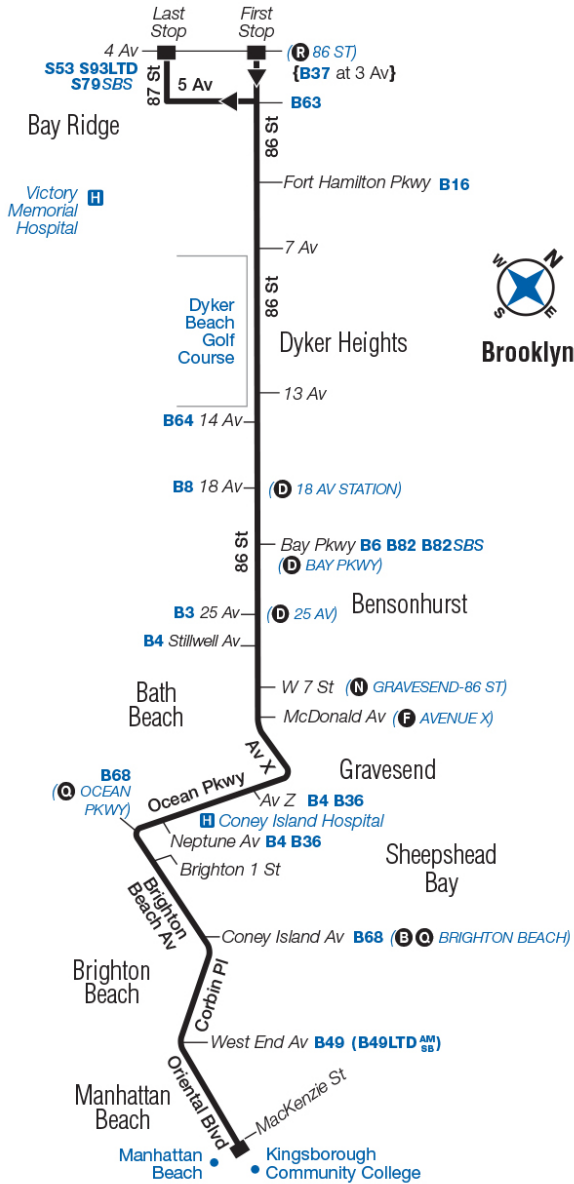

B1

Bus Timetable New York City Transit

Bay Ridge - Manhattan Beach via 86th St / Ocean Pkwy

Local Service

For accessible subway stations, travel directions and other information:

Effective September 5, 2021

Visit www.mta.info or call us at 511

br001a18253_cs

B1 MAP LEGEND

Local/Limited/SBS Bus Transfers: shown in bold blue type.

- Terminal
- Point of Interest
- (C) STATION NAME Subway Connection
- (SB) South-bound