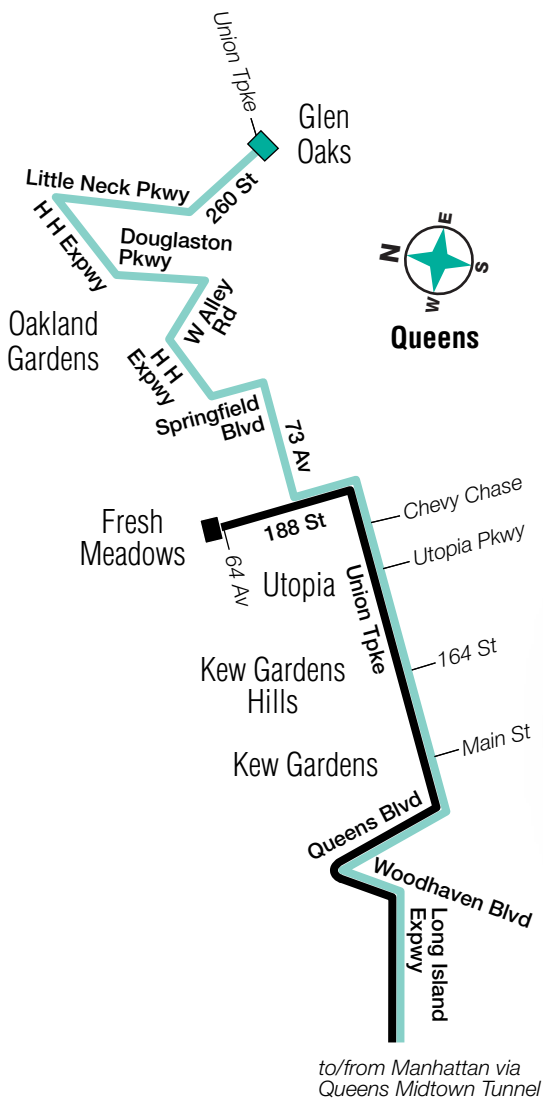

m_qm007-qm008_19287_cs

QM7/QM8 MAP LEGEND

QM7 Terminal	QM8 Terminal	(4) STATION NAME
Point of Interest	QM7 Service	QM8 Service
		Subway Connection

For Accessible subway stations, travel directions
and other information:

Call 511 or visit www.mta.info