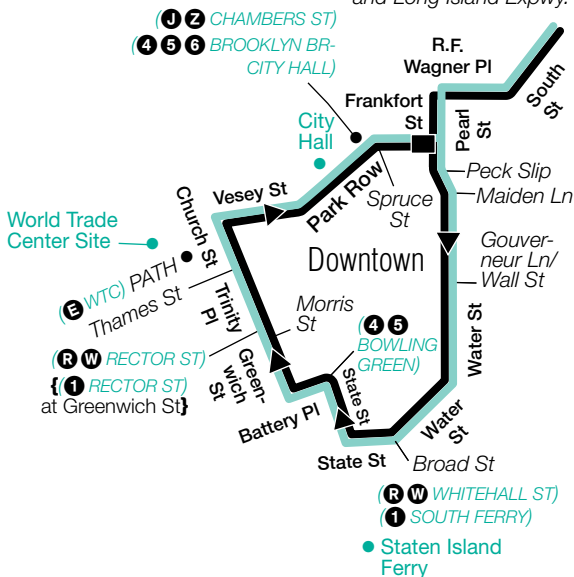

Manhattan

to/from Queens via
FDR, Midtown Tunnel,
and Long Island Expwy.