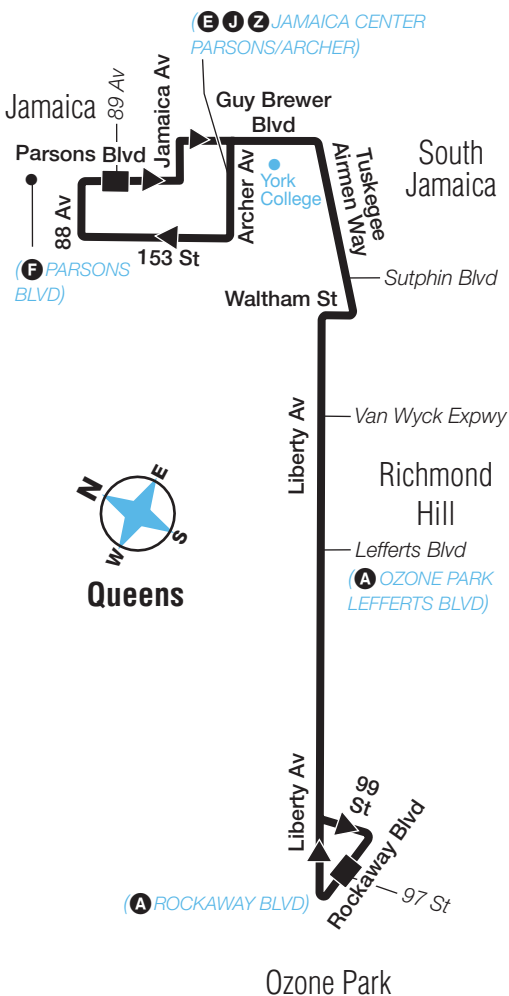

m_q112_18080_cs

Q112 MAP LEGEND

- Terminal
- Point of Interest
- (F STATION NAME)
  Subway Connection

For Accessible subway stations, travel directions and other information:

Call 511 or visit www.mta.info