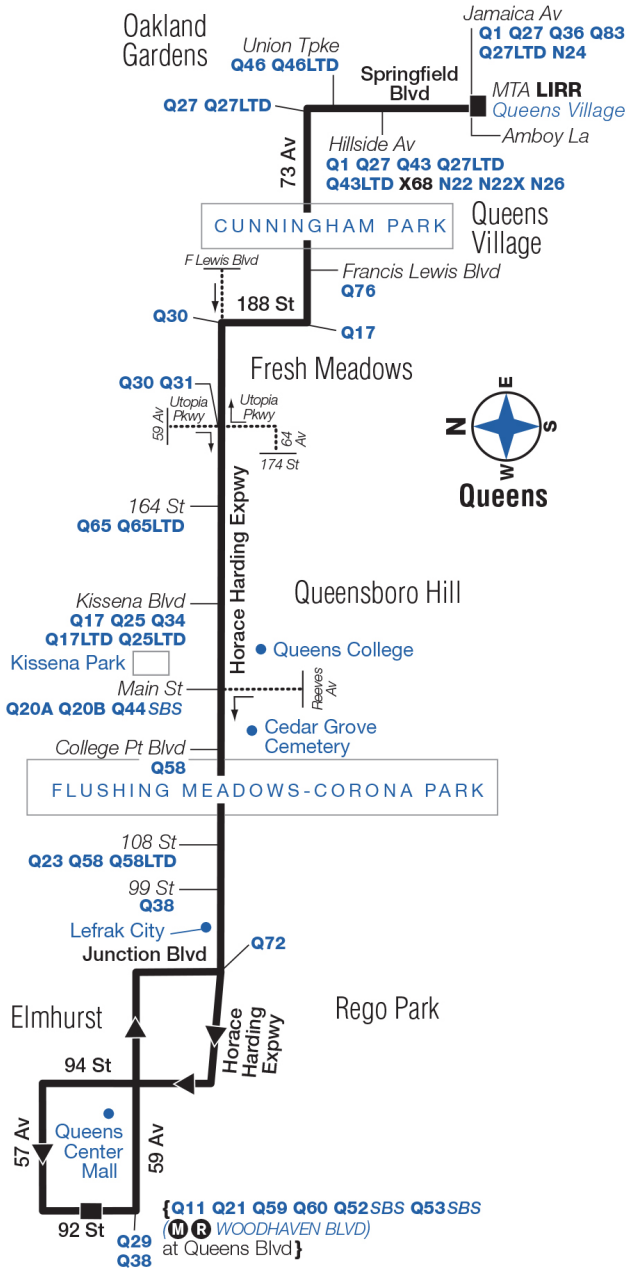

Q88

Bus Timetable New York City Transit

Local Service

Effective January 3, 2021

For accessible subway stations, travel directions and other information:

Call 511 or visit www.mta.info

qu088a19345_cs

Q88 MAP LEGEND