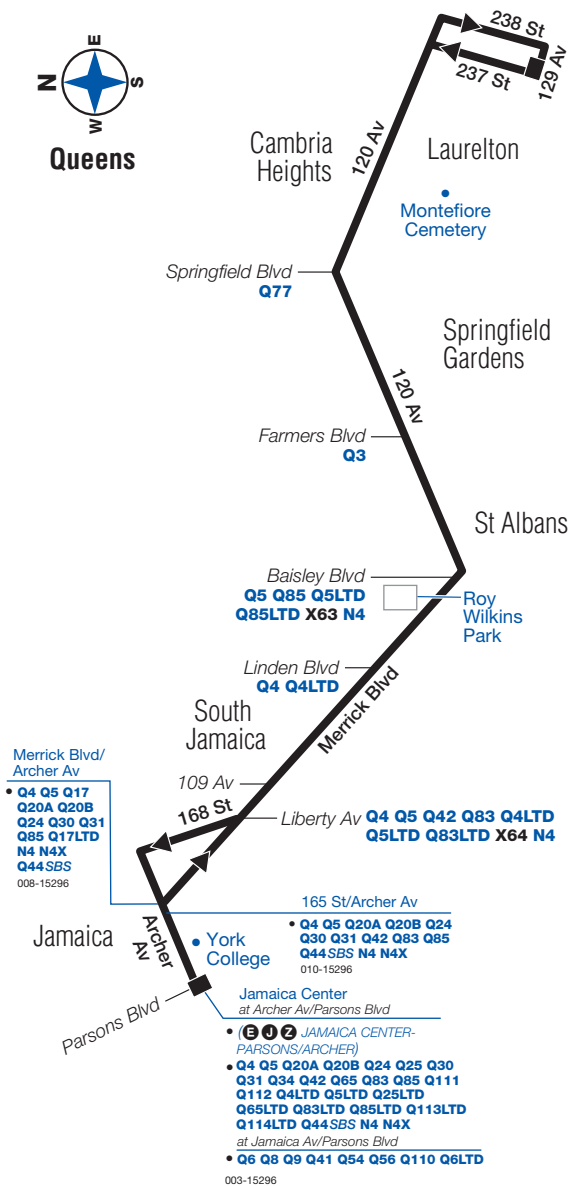

qu084a19077_cs

Q84 MAP LEGEND

Local/Limited/SBS Bus Transfers: shown in bold blue type.
Express Bus Transfers: shown in bold black type.

Terminal

Point of Interest

(E STATION NAME)
Subway Connection

For Accessible subway stations, travel directions and other information:

Call 511 or visit www.mta.info