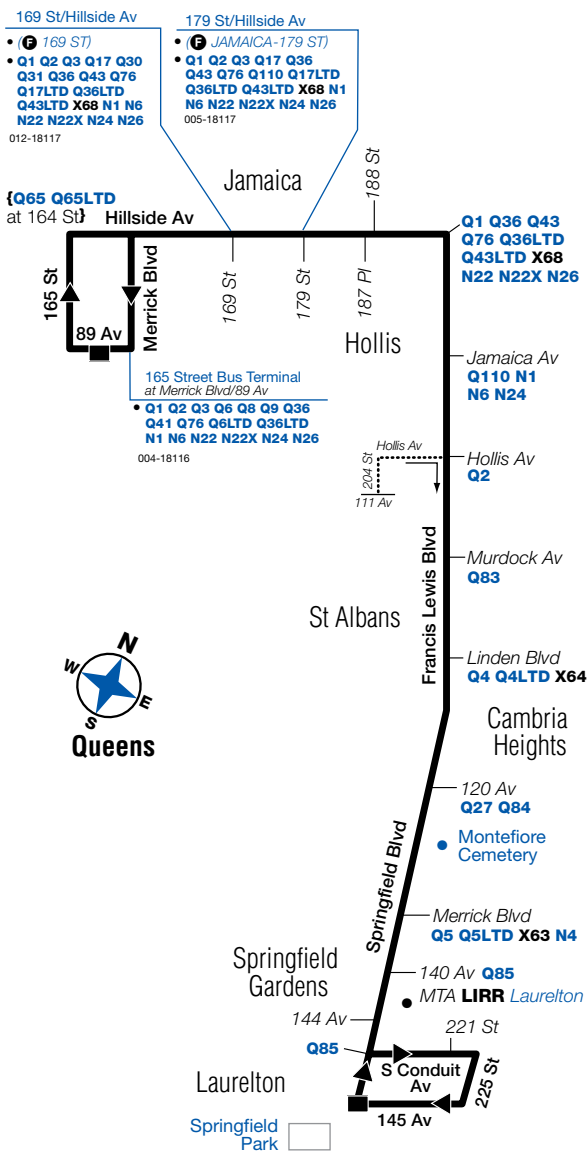

Q77 MAP LEGEND

Local/Limited/SBS Bus Transfers: shown in bold blue type.
Express Bus Transfers: shown in bold black type.

■ Terminal

• MTA **LIRR** Railroad Station

(F) STATION NAME
Subway Connection

..... Supplemental Service
School Days (early PM)

• Point of Interest

For Accessible subway stations, travel directions and other information:

Call 511 or visit www.mta.info