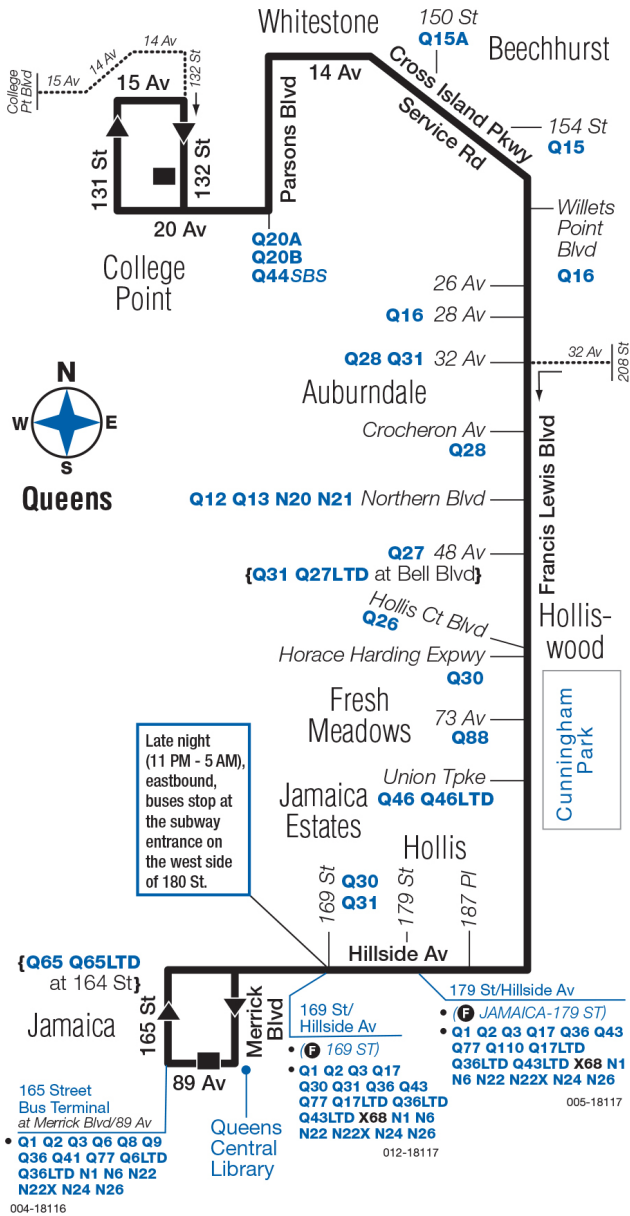

Q76

Bus Timetable

New York City Transit

Local Service

(Effective Date: January 3, 2021)

For accessible subway stations, travel directions and other information:

Call 511 or visit www.mta.info

qu076a19079_cs