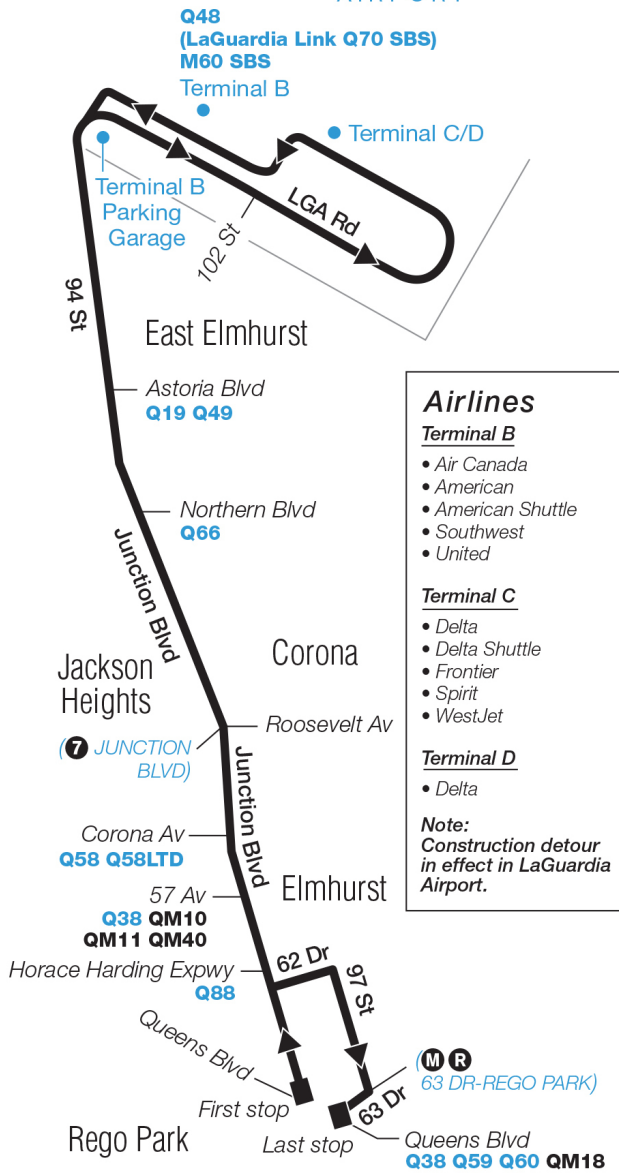

<b>Junction BI / Queens BI (J)</b>	<b>Junction BI / Roosevelt Av (J)</b>	<b>Junction BI / Northern BI (J)</b>	<b>94 St / Ditmars BI (9)</b>	<b>LGA / Terminal C / D (L)</b>
5:20 PM	5:42 PM	5:52 PM	6:00 PM	6:05 PM
5:40 PM	6:02 PM	6:12 PM	6:20 PM	6:25 PM
6:00 PM	6:22 PM	6:32 PM	6:40 PM	6:45 PM
6:20 PM	6:42 PM	6:52 PM	7:00 PM	7:05 PM
6:40 PM	7:02 PM	7:10 PM	7:17 PM	7:22 PM
7:00 PM	7:20 PM	7:28 PM	7:35 PM	7:40 PM
7:30 PM	7:50 PM	7:58 PM	8:05 PM	8:10 PM
8:00 PM	8:20 PM	8:28 PM	8:35 PM	8:40 PM
8:30 PM	8:50 PM	8:58 PM	9:05 PM	9:10 PM
9:00 PM	9:20 PM	9:28 PM	9:35 PM	9:39 PM
9:30 PM	9:42 PM	9:48 PM	9:54 PM	9:58 PM
10:00 PM	10:12 PM	10:18 PM	10:24 PM	10:28 PM
10:30 PM	10:42 PM	10:48 PM	10:54 PM	10:58 PM
11:00 PM	11:12 PM	11:18 PM	11:24 PM	11:28 PM
11:30 PM	11:42 PM	11:48 PM	11:54 PM	11:58 PM
12:30 AM	12:42 AM	12:48 AM	12:54 AM	12:58 AM
1:30 AM	1:42 AM	1:48 AM	1:54 AM	1:58 AM

LAGUARDIA AIRPORT

Queens