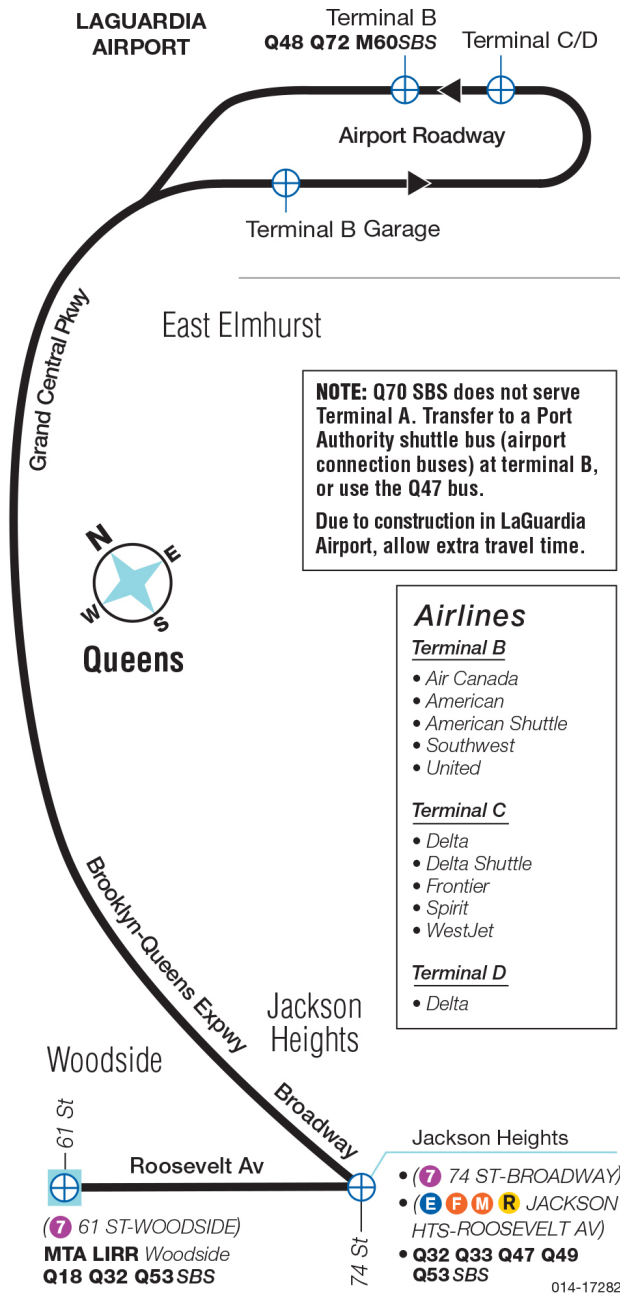

Roosevelt Av / 61 St (R)	74 St / Roosevelt Av Station (7)	LGA / Terminal C / D (L)	Woodside Av / 61 St (W)
3:50 PM	3:57 PM	4:07 PM	4:39 PM
4:00 PM	4:08 PM	4:18 PM	4:50 PM
4:10 PM	4:18 PM	4:28 PM	5:00 PM
4:20 PM	4:28 PM	4:38 PM	5:10 PM
4:30 PM	4:38 PM	4:48 PM	5:20 PM
4:40 PM	4:48 PM	4:58 PM	5:30 PM
4:50 PM	4:58 PM	5:08 PM	5:40 PM
5:00 PM	5:08 PM	5:18 PM	5:50 PM
5:10 PM	5:18 PM	5:28 PM	6:00 PM
5:20 PM	5:28 PM	5:38 PM	6:10 PM
5:30 PM	5:38 PM	5:48 PM	6:20 PM
5:40 PM	5:48 PM	5:58 PM	6:30 PM
5:50 PM	5:58 PM	6:08 PM	6:40 PM
6:00 PM	6:08 PM	6:18 PM	6:50 PM
6:10 PM	6:18 PM	6:28 PM	7:00 PM
6:20 PM	6:28 PM	6:38 PM	7:10 PM
6:30 PM	6:38 PM	6:48 PM	7:20 PM
6:40 PM	6:48 PM	6:58 PM	7:30 PM
6:50 PM	6:58 PM	7:08 PM	7:40 PM
7:00 PM	7:08 PM	7:18 PM	7:50 PM
7:10 PM	7:18 PM	7:28 PM	8:00 PM
7:20 PM	7:28 PM	7:38 PM	8:03 PM
7:30 PM	7:38 PM	7:48 PM	8:13 PM
7:40 PM	7:48 PM	7:58 PM	8:23 PM
7:50 PM	7:58 PM	8:08 PM	8:33 PM
8:00 PM	8:08 PM	8:18 PM	8:43 PM
8:10 PM	8:18 PM	8:28 PM	8:53 PM
8:20 PM	8:28 PM	8:38 PM	9:03 PM
8:30 PM	8:38 PM	8:48 PM	9:13 PM
8:40 PM	8:48 PM	8:58 PM	9:23 PM
8:50 PM	8:58 PM	9:08 PM	9:32 PM
9:00 PM	9:06 PM	9:15 PM	9:39 PM
9:10 PM	9:16 PM	9:25 PM	9:49 PM
9:20 PM	9:26 PM	9:35 PM	9:59 PM
9:30 PM	9:36 PM	9:45 PM	10:09 PM
9:40 PM	9:46 PM	9:55 PM	10:19 PM
9:50 PM	9:56 PM	10:05 PM	10:29 PM
10:00 PM	10:06 PM	10:15 PM	10:39 PM

Roosevelt Av / 61 St (R)	74 St / Roosevelt Av Station (7)	LGA / Terminal C / D (L)	Woodside Av / 61 St (W)
10:12 PM	10:18 PM	10:27 PM	10:51 PM
10:24 PM	10:30 PM	10:39 PM	11:03 PM
10:36 PM	10:42 PM	10:51 PM	11:15 PM
10:48 PM	10:54 PM	11:03 PM	11:25 PM
11:00 PM	11:05 PM	11:14 PM	11:36 PM
11:15 PM	11:20 PM	11:29 PM	11:51 PM
11:30 PM	11:35 PM	11:44 PM	12:06 AM
11:45 PM	11:50 PM	11:59 PM	12:21 AM

Q70

Bus Timetable

MTA Bus Company

+selectbusservice

Effective January 3, 2021

For accessible subway stations, travel directions and other information:

Call 511 or visit www.mta.info

LaGuardia Link Q70 SBS Map Legend