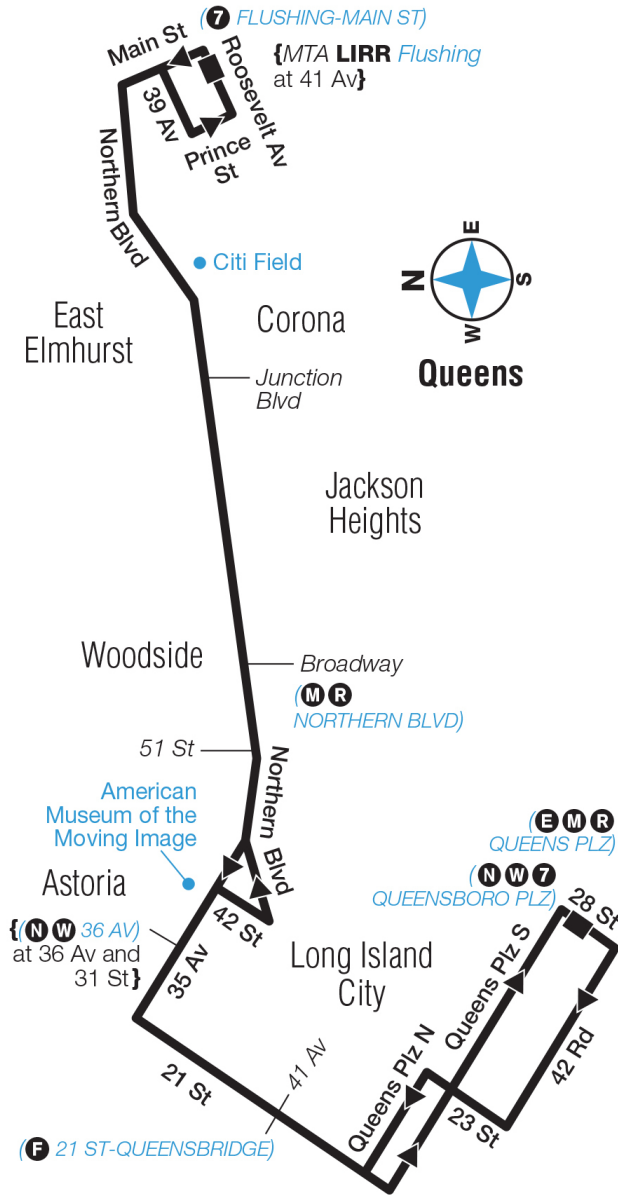

28 St / Queens Plz S (2)	Northern BI / Woodside Av (N)	Northern BI / 82 St (N)	Northern BI / Junction BI (N)	39 Av / Main St (3)
9:15 PM	9:36 PM	9:46 PM	9:52 PM	10:04 PM
9:35 PM	9:53 PM	10:03 PM	10:09 PM	10:21 PM
9:55 PM	10:13 PM	10:23 PM	10:29 PM	10:41 PM
10:15 PM	10:33 PM	10:43 PM	10:49 PM	11:01 PM
10:35 PM	10:53 PM	11:03 PM	11:09 PM	11:21 PM
10:55 PM	11:13 PM	11:23 PM	11:29 PM	11:41 PM
11:25 PM	11:43 PM	11:53 PM	11:58 PM	12:10 AM
11:55 PM	12:11 AM	12:21 AM	12:26 AM	12:38 AM
12:25 AM	12:41 AM	12:49 AM	12:54 AM	1:06 AM

Roosevelt Av / Main St (R)	Northern Bl / Junction Bl (N)	Northern Bl / 82 St (N)	Northern Bl / Newtown Rd (N)	28 St / Queens Plz S (2)
4:50 PM	5:06 PM	5:14 PM	5:27 PM	5:44 PM
5:02 PM	5:18 PM	5:26 PM	5:39 PM	5:56 PM
5:14 PM	5:30 PM	5:38 PM	5:51 PM	6:08 PM
5:26 PM	5:42 PM	5:50 PM	6:03 PM	6:20 PM
5:38 PM	5:54 PM	6:02 PM	6:15 PM	6:32 PM
5:50 PM	6:06 PM	6:14 PM	6:27 PM	6:44 PM
6:05 PM	6:21 PM	6:29 PM	6:42 PM	6:59 PM
6:20 PM	6:36 PM	6:44 PM	6:57 PM	7:14 PM
6:40 PM	6:56 PM	7:04 PM	7:15 PM	7:32 PM
7:00 PM	7:16 PM	7:24 PM	7:35 PM	7:52 PM
7:20 PM	7:36 PM	7:44 PM	7:55 PM	8:12 PM
7:40 PM	7:56 PM	8:04 PM	8:15 PM	8:32 PM
8:00 PM	8:16 PM	8:24 PM	8:35 PM	8:52 PM
8:30 PM	8:46 PM	8:54 PM	9:05 PM	9:21 PM
9:00 PM	9:15 PM	9:22 PM	9:33 PM	9:49 PM
9:30 PM	9:45 PM	9:52 PM	10:03 PM	10:19 PM
10:00 PM	10:15 PM	10:22 PM	10:33 PM	10:49 PM
10:30 PM	10:45 PM	10:52 PM	11:03 PM	11:19 PM
11:00 PM	11:12 PM	11:19 PM	11:28 PM	11:44 PM
11:30 PM	11:42 PM	11:49 PM	11:58 PM	12:14 AM

Q66

Bus Timetable

MTA Bus Company

Local Service

Effective January 3, 2021

For accessible subway stations, travel directions and other information:

Call 511 or visit www.mta.info

Flushing