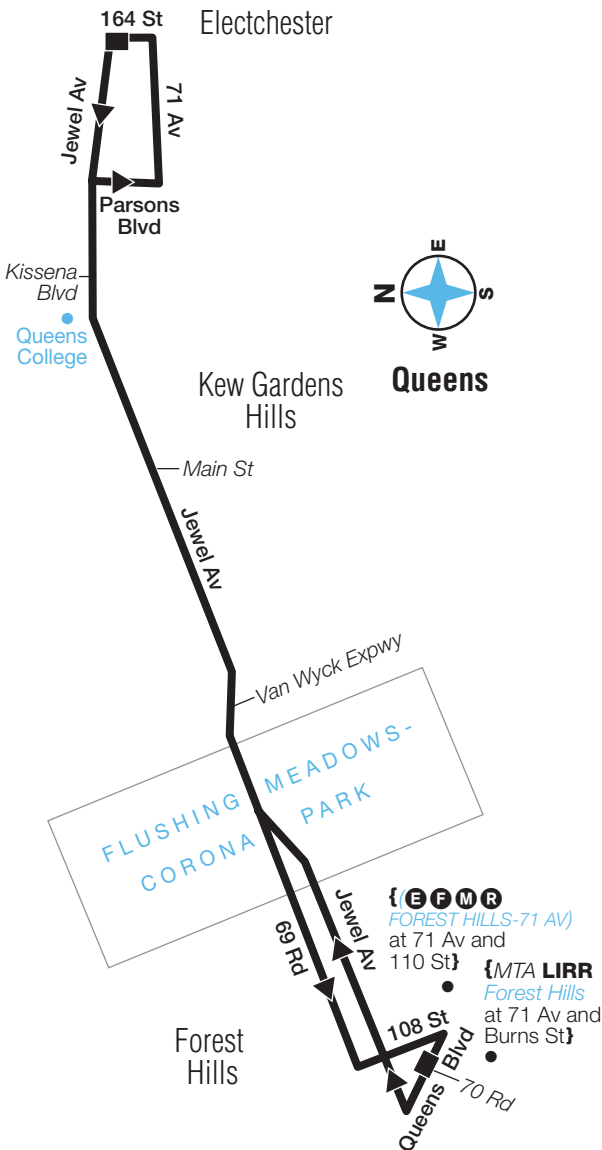

m_q064_10291_cs

Q64 MAP LEGEND

- Terminal
- Point of Interest

MTA **LIRR**
Railroad Station

(**E** STATION NAME)
Subway Connection

For Accessible subway stations, travel directions and other information:

Call 511 or visit www.mta.info