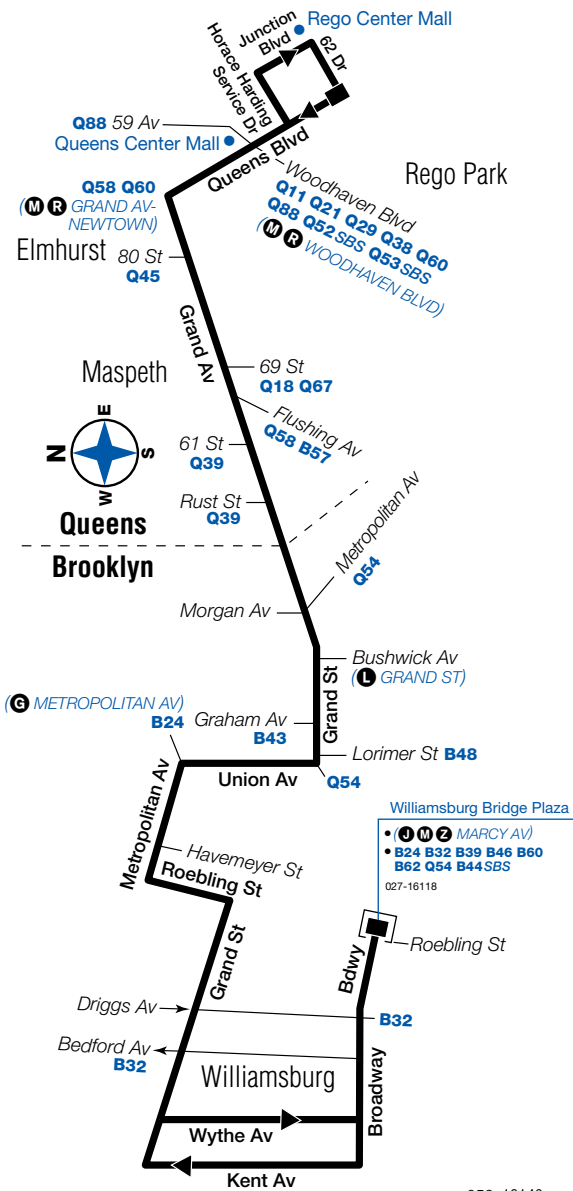

qu059a19140_cs

Q59 MAP LEGEND

Local/Limited/SBS Bus Transfers: shown in bold blue type.

■ Terminal

● Point of Interest

(L) STATION NAME

Subway Connection

For Accessible subway stations, travel directions and other information:

Call 511 or visit www.mta.info