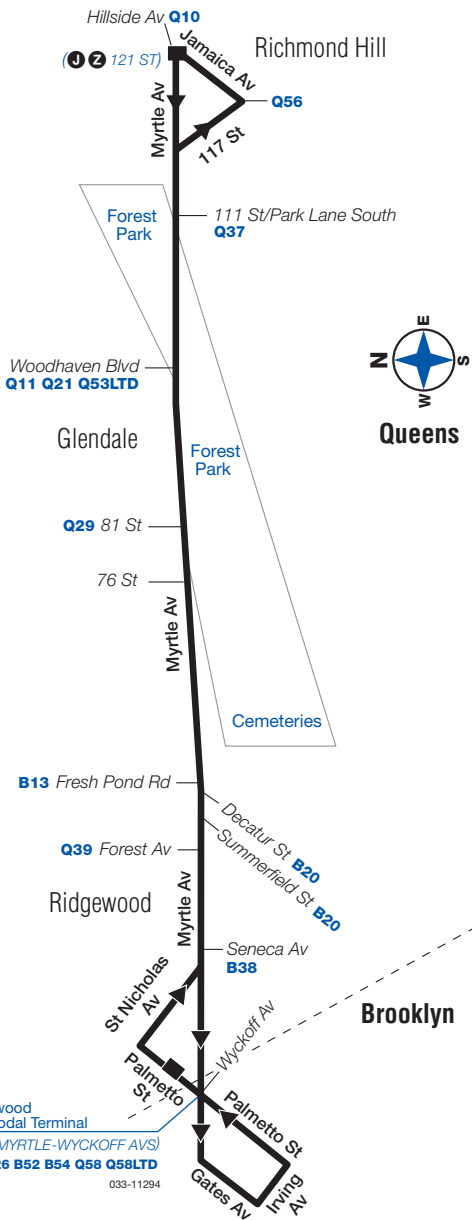

Q55 MAP LEGEND

Local/Limited/SBS Bus Transfers: shown in bold blue type.

■ Terminal

(L STATION NAME)
Subway Connection

For Accessible subway stations, travel directions and other information:

Call 511 or visit www.mta.info

qu055a19079_cs