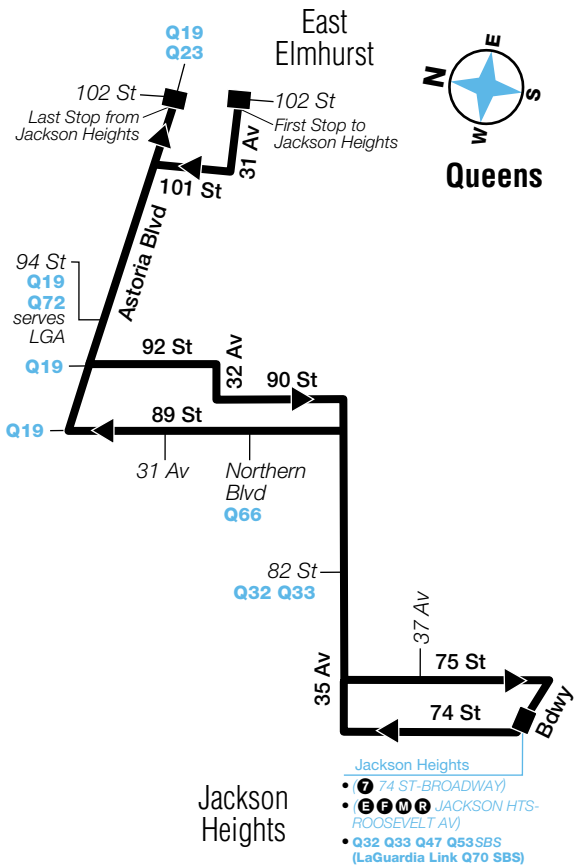

m_q049_18121_cs

Q49 LEGEND

Local/Limited/SBS Bus Transfers: shown in bold blue type.

Express Bus Transfers: shown in bold black type.

■ Terminal

(7) STATION NAME
Subway Connection

For Accessible subway stations, travel directions and other information:

Call 511 or visit www.mta.info