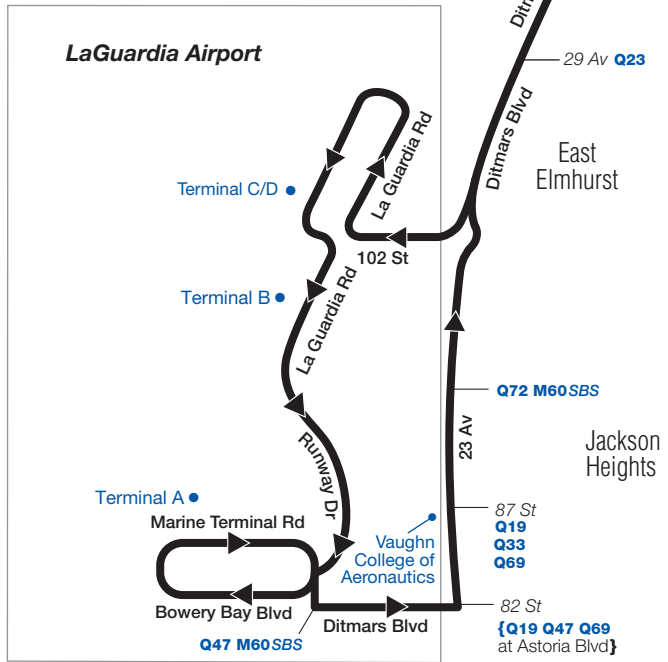

Flushing

1. **{(7) FLUSHING-MAIN ST}** at Main St & Roosevelt Av
   - **{Q12 Q15/Q15A Q17 Q19 Q20A Q20B Q25 Q26 Q27 Q34 Q65 Q66 Q17LTD Q25LTD Q27LTD Q50LTD Q65LTD Q44SBS N20G}** at Main St & Roosevelt Av
   - **{Q13 Q16 Q28}** at 39 Av & Union St
   - **{Q58 Q58LTD}** at 41 Rd & Main St
   - **{MTA LIRR Flushing}** at Main St & 41 Av
- 006-18117

Q48 MAP LEGEND

Local/Limited/SBS Bus Transfers: shown in bold blue type.

Terminal
MTA LIRR Railroad Station

7 STATION NAME
• Point of Interest

Subway Connection

qu04820329_cs

For Accessible subway stations, travel directions and other information:
Call 511 or visit www.mta.info