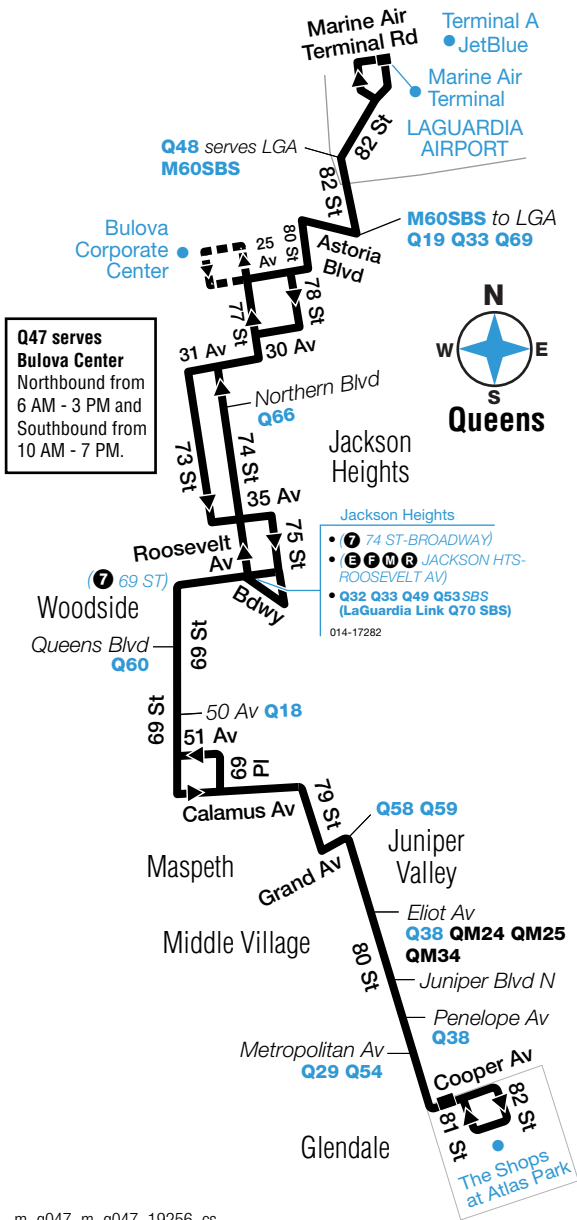

m_q047_m_q047_19256_cs

Q47 MAP LEGEND

Local/Limited/SBS Bus Transfers: shown in bold blue type.

Express Bus Transfers: shown in bold black type.

Terminal

Point of Interest

(E STATION NAME)

Subway Connection

Part-time Service

For Accessible subway stations, travel directions and other information:

Call 511 or visit www.mta.info