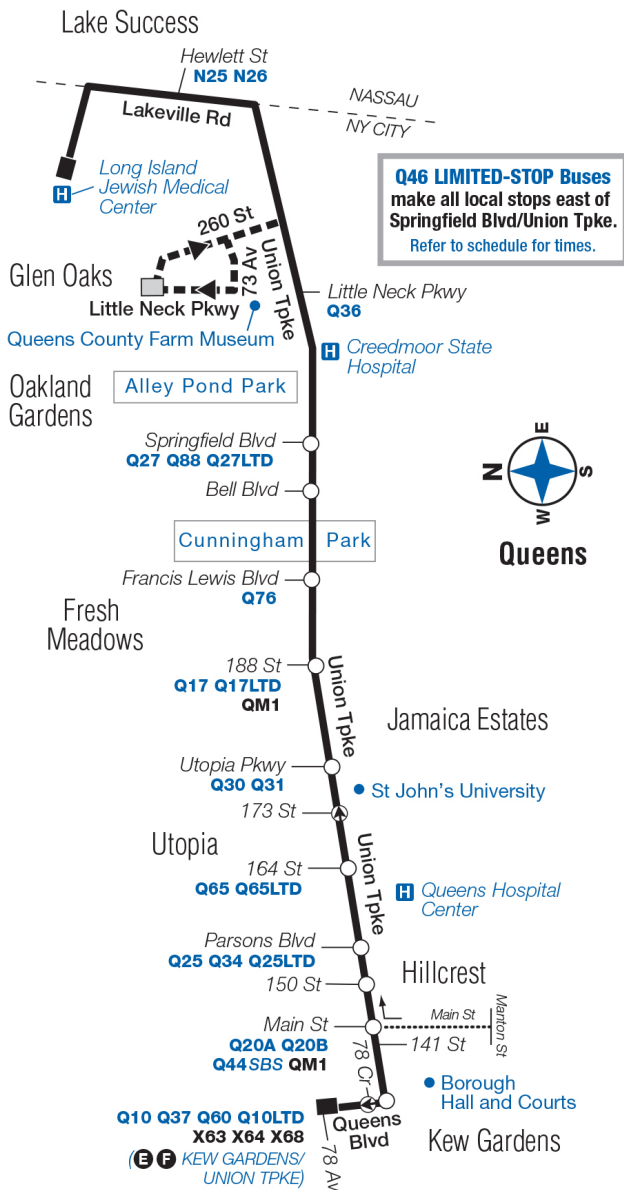

L.I.J. Medical Rdwy / 271 St	Union Tp / 260 St	Union Tp / Springfield Bl	Union Tp / Utopia Py	Queens Bl / 78 Cr
10:54 PM	10:58 PM	11:05 PM	11:14 PM	11:23 PM
11:09 PM	11:13 PM	11:20 PM	11:29 PM	11:38 PM
11:24 PM	11:28 PM	11:35 PM	11:44 PM	11:53 PM
11:45 PM	11:49 PM	11:56 PM	12:05 AM	12:14 AM
12:40 AM	12:44 AM	12:50 AM	12:58 AM	1:07 AM

Q46

Bus Timetable

New York City Transit

Local and Limited-Stop Service

Effective January 3, 2021

For accessible subway stations, travel directions and other information:

Call 511 or visit www.mta.info

qu046a19079_cs