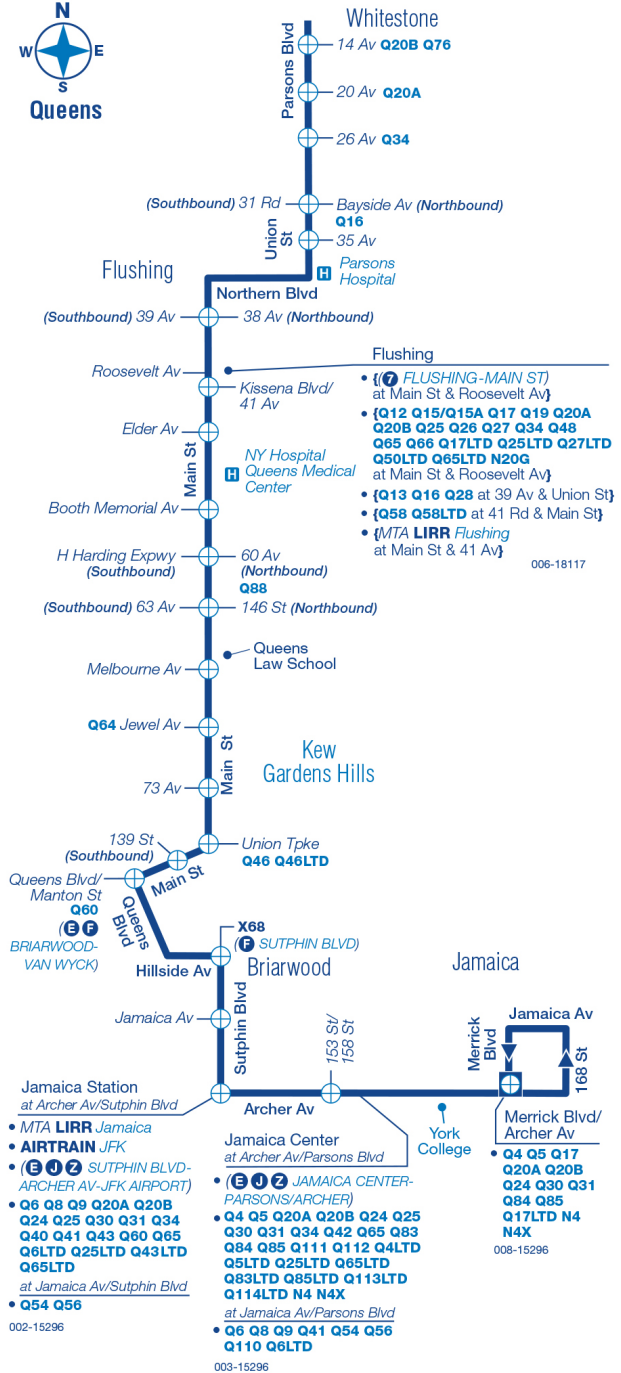

Via Bronx-Whitestone Bridge