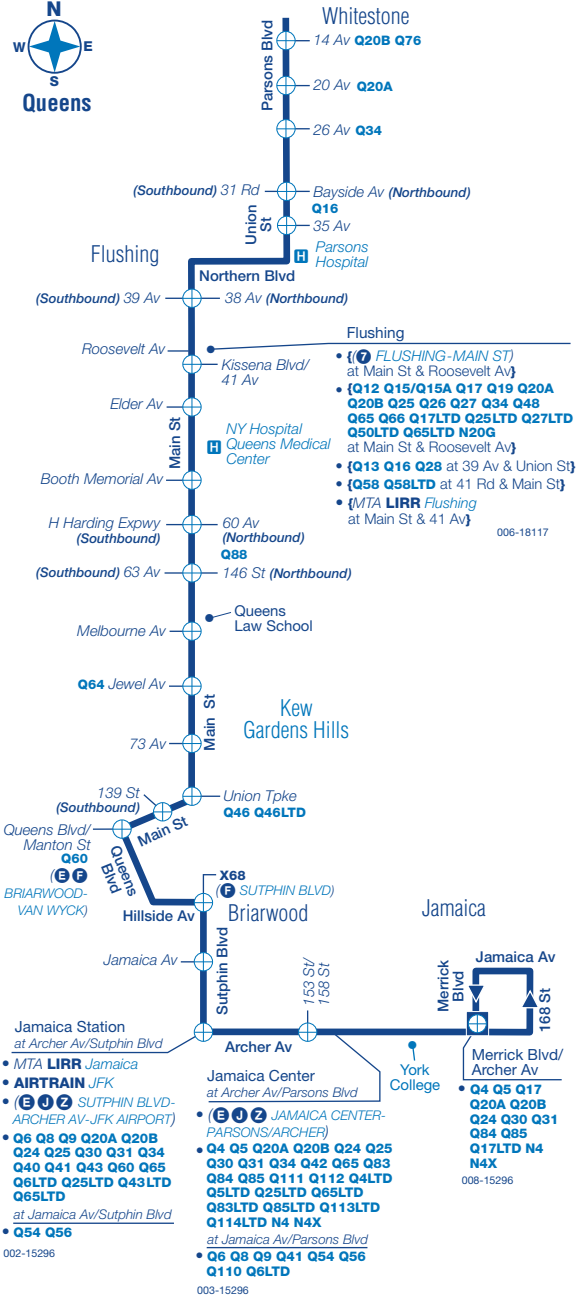

Via Bronx-Whitestone Bridge

For Accessible subway stations, travel directions and other information:
Call 511 or visit www.mta.info