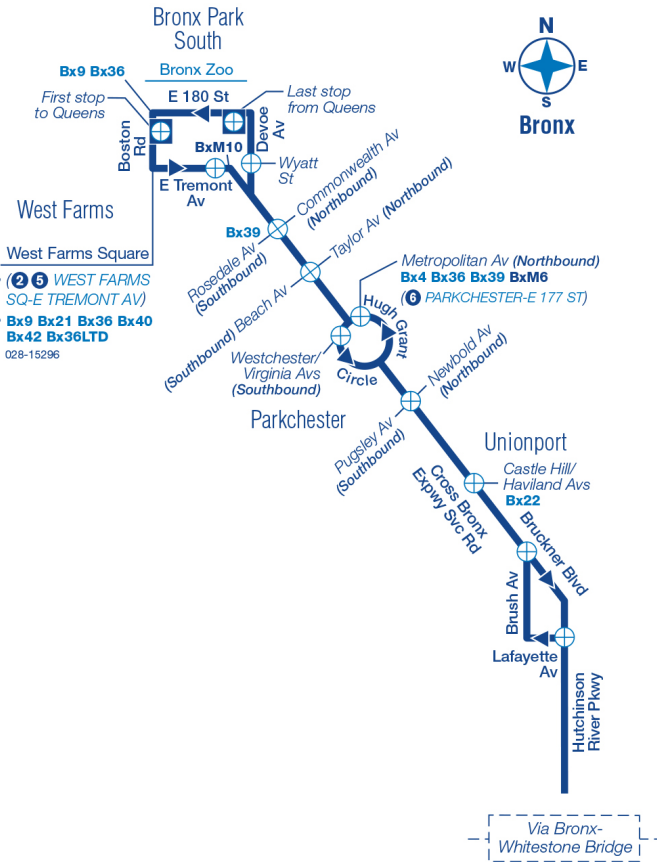

Bold times denote PM hours.

Jamaica Merrick Bl / Archer Av	Flushing Main St / 39 Av	Whitestone Parsons Bl / 14 Av	Bronx Pk South E 180 St / Devoe Av
6:18	6:50	7:04	7:43
6:24	6:56	7:10	7:49
6:27	6:59	-	-
6:30	7:07	7:23	8:02
6:36	7:13	7:29	8:08
6:42	7:19	7:35	8:14
6:47	7:24	7:40	8:19
6:52	7:29	7:45	-
6:57	7:34	7:50	8:29
7:02	7:44	8:00	8:39
7:07	7:49	8:05	8:44
7:12	7:54	8:10	-
7:17	7:59	8:15	8:54
7:23	8:05	8:21	9:00
7:29	8:11	8:27	9:06
7:35	8:17	8:33	-
7:41	8:23	8:39	9:09
7:47	8:29	8:45	-
7:53	8:35	8:51	9:21
7:59	8:41	8:57	-
8:05	8:47	9:03	9:31
8:11	8:53	9:09	9:37
8:17	8:59	9:15	-
8:23	9:05	9:19	9:47
8:29	9:11	9:25	9:53
8:35	9:18	9:32	10:00
8:41	9:24	9:38	10:06
8:47	9:30	9:44	-
8:53	9:36	9:50	10:18
9:00	9:43	9:57	10:25
9:07	9:50	10:04	10:32
9:14	9:57	10:11	10:39
9:22	10:05	10:19	10:47
9:26	10:09	-	-
9:30	10:13	10:27	10:55
9:38	10:21	10:35	11:04
9:42	10:25	-	-
9:46	10:29	10:43	11:12
9:54	10:37	10:52	11:21
10:02	10:45	11:00	11:29
10:10	10:53	11:08	11:37
10:18	11:01	11:16	11:45
10:26	11:09	11:24	11:53
10:34	11:18	11:33	12:02
10:42	11:26	11:41	12:10
10:50	11:34	11:49	12:18
10:58	11:42	11:57	12:26
11:06	11:50	12:05	12:34
11:14	11:58	12:13	12:42
11:22	12:06	12:21	12:50

Q44-SBS

Bus Timetable New York City Transit

Bronx Zoo - Jamaica Select Bus Service via Main St / Cross Bronx Svc Rd (Q20 Limited)

+selectbusservice

For accessible subway stations, travel directions and other information:

Effective January 8, 2023

Visit www.mta.info or call us at 511

Via Bronx-Whitestone Bridge

qu044s19077_cs

Q44 +selectbusservice MAP LEGEND

Local/Limited/SBS Bus Transfers: shown in bold light blue type.
Express Bus Transfers: shown in bold blue type.