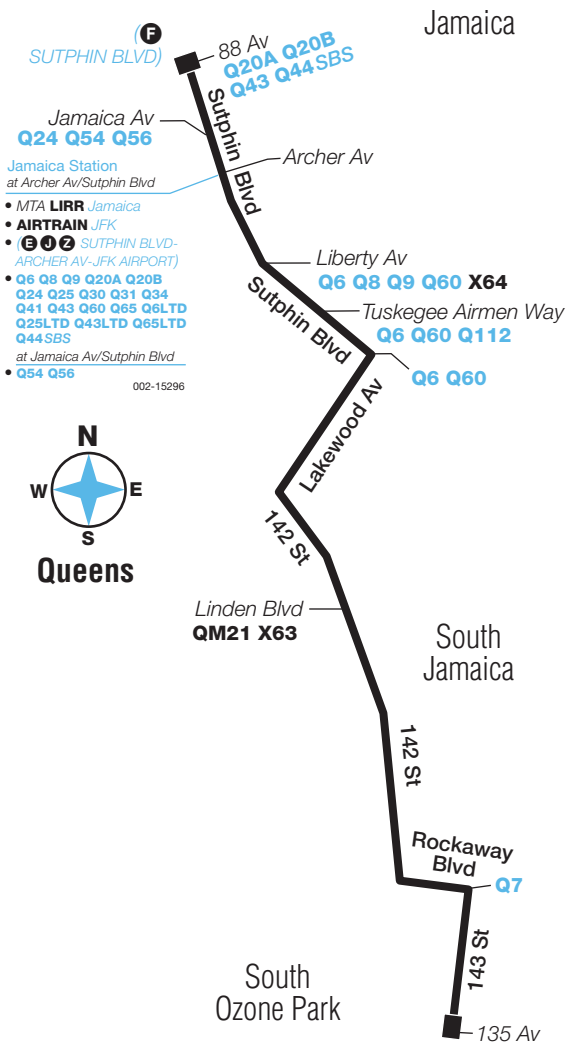

m_q040_19144_cs

Q40 MAP LEGEND

Local/Limited/SBS Bus Transfers: shown in bold blue type.
Express Bus Transfers: shown in bold black type.

■ Terminal

MTA LIRR
Railroad Station

(F) STATION NAME
Subway Connection

For Accessible subway stations, travel directions and other information:

Call 511 or visit www.mta.info