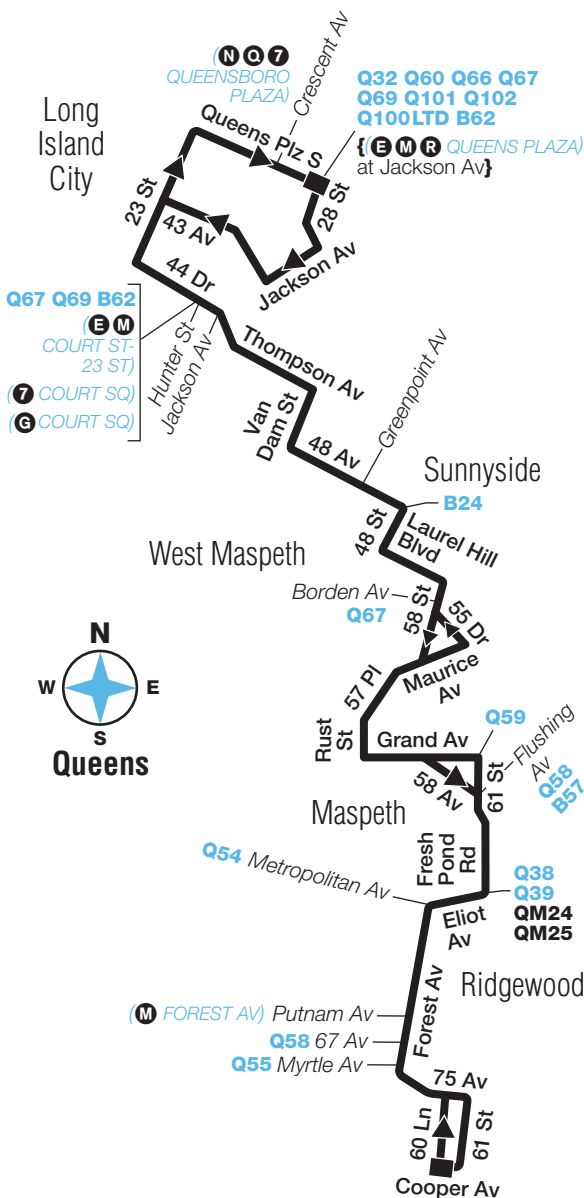

m_q039_15128_cs

Q39 MAP LEGEND

Local/Limited/SBS Bus Transfers: shown in bold blue type.
Express Bus Transfers: shown in bold black type.

Terminal

(N) STATION NAME
Subway Connection

For Accessible subway stations, travel directions and other information:

Call 511 or visit www.mta.info