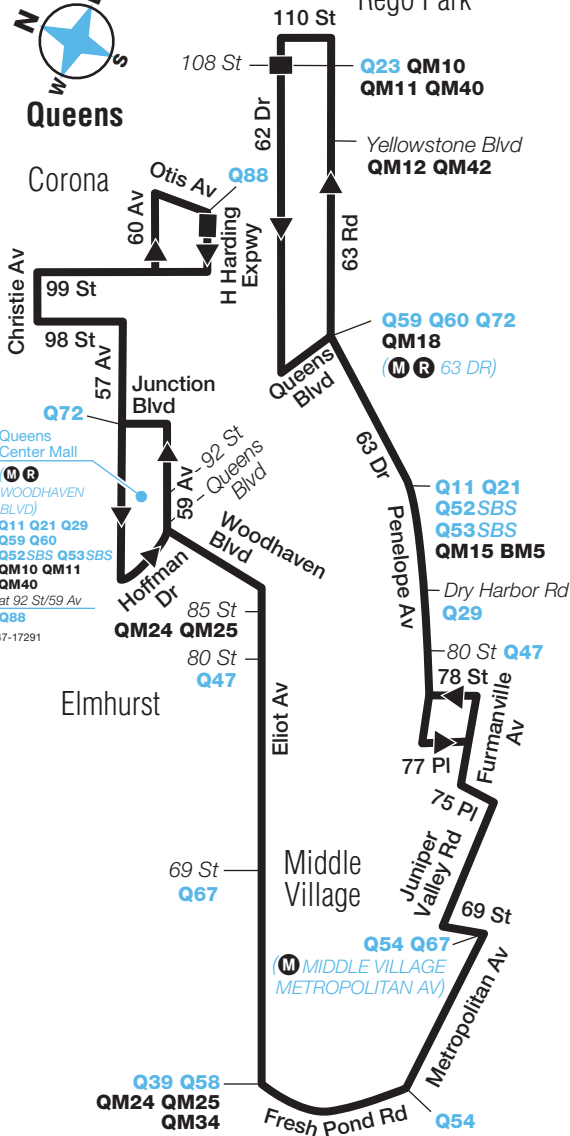

Queens

Corona

Rego Park

047-17291

m_q038_17362_cs

Q38 MAP LEGEND

Local/Limited/SBS Bus Transfers: shown in bold blue type.
Express Bus Transfers: shown in bold black type.

■ Terminal

● Point of Interest

(M) STATION NAME
Subway Connection

For Accessible subway stations, travel directions and other information:

Call 511 or visit www.mta.info