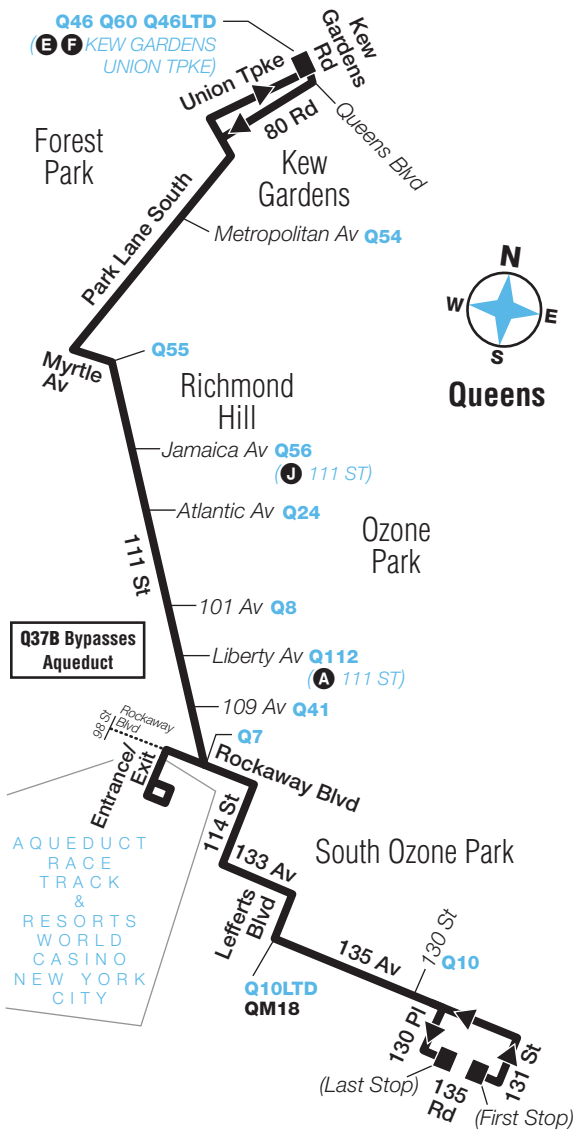

m_q037_19254

Q37 MAP LEGEND

Local/Limited/SBS Bus Transfers: shown in bold blue type.

Express Bus Transfers: shown in bold black type.

■ Terminal

..... Supplemental Service School Days

(A) STATION NAME

Subway Connection

For Accessible subway stations, travel directions and other information:

Call 511 or visit www.mta.info