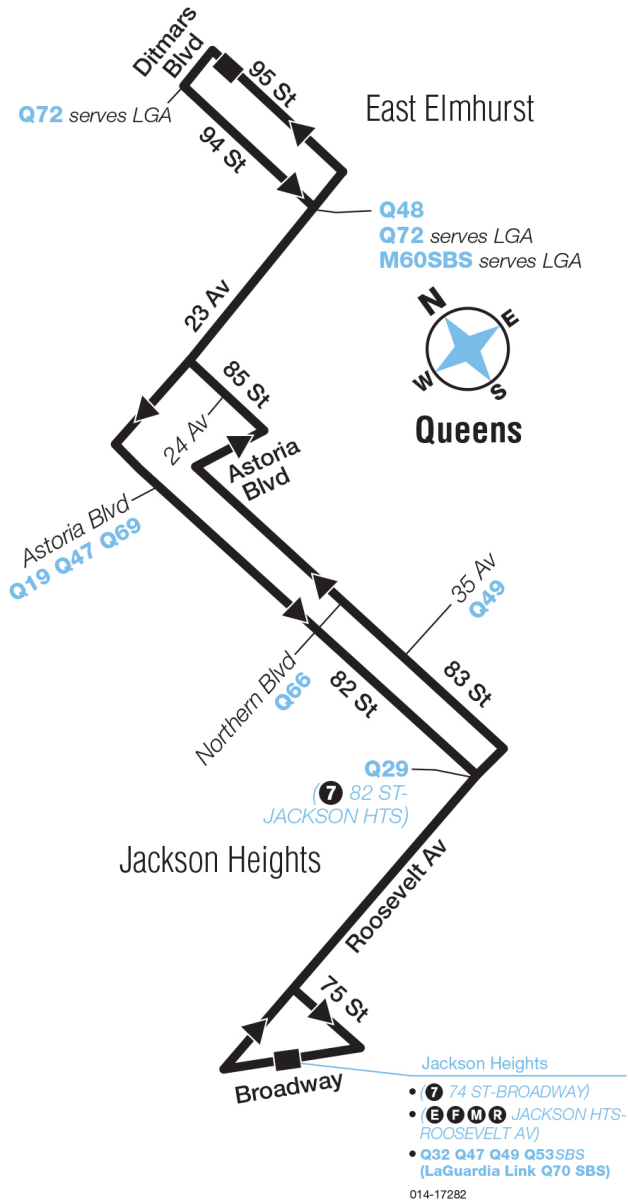

Q33

Bus Timetable

MTA Bus Company

Local Service

Effective January 3, 2021

For accessible subway stations, travel directions and other information:

Call 511 or visit www.mta.info

m_q033_17282_cs

Q33 MAP LEGEND

Local/Limited/SBS Bus Transfers: shown in bold blue type.

■ Terminal

(E STATION NAME)
Subway Connection