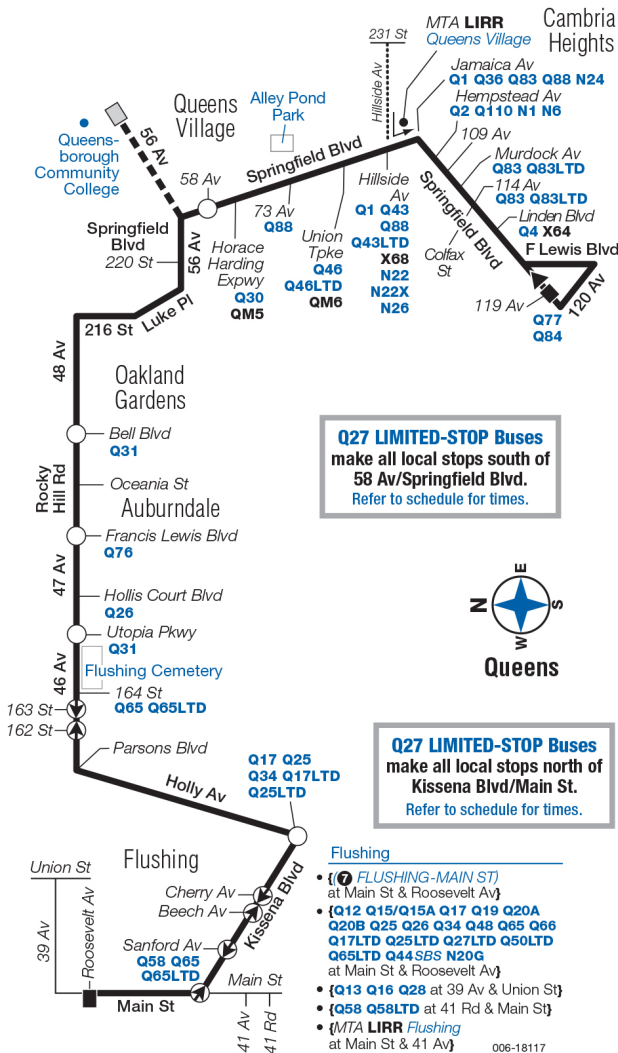

Q27

Bus Timetable New York City Transit

Cambria Heights - Flushing via Springfield Blvd / Rocky Hill Rd / 46th Av / Kissena Blvd

Local and Limited-Stop Service

For accessible subway stations, travel directions and other information:

Effective September 1, 2024

Visit www.mta.info or call us at 511

Q27 LIMITED-STOP Buses
make all local stops south of
58 Av/Springfield Blvd.
Refer to schedule for times.

Q27 LIMITED-STOP Buses
make all local stops north of
Kissena Blvd/Main St.
Refer to schedule for times.

1. **Flushing**
- (7) **FLUSHING-MAIN ST**
    at Main St & Roosevelt Av
  - **Q12 Q15/Q15A Q17 Q19 Q20A Q20B Q25 Q26 Q34 Q48 Q65 Q66 Q17LTD Q25LTD Q27LTD Q50LTD Q65LTD Q44SBS N20G**
    at Main St & Roosevelt Av
  - **Q13 Q16 Q28** at 39 Av & Union St
  - **Q58 Q58LTD** at 41 Rd & Main St
  - **MTA LIRR Flushing**
    at Main St & 41 Av
- 006-18117

qu027a18163_cs

Q27 MAP LEGEND

Local/Limited/SBS Bus Transfers: shown in bold blue type.
Express Bus Transfers: shown in bold black type.

■ Terminal	□ Part-time Terminal
(7) STATION NAME Subway Connection	--- Part-time service
MTA LIRR Railroad Station	○ Limited-Stop
● Point of Interest	➔ Stops in direction indicated
	⋯ Supplemental Service School Days (early PM)