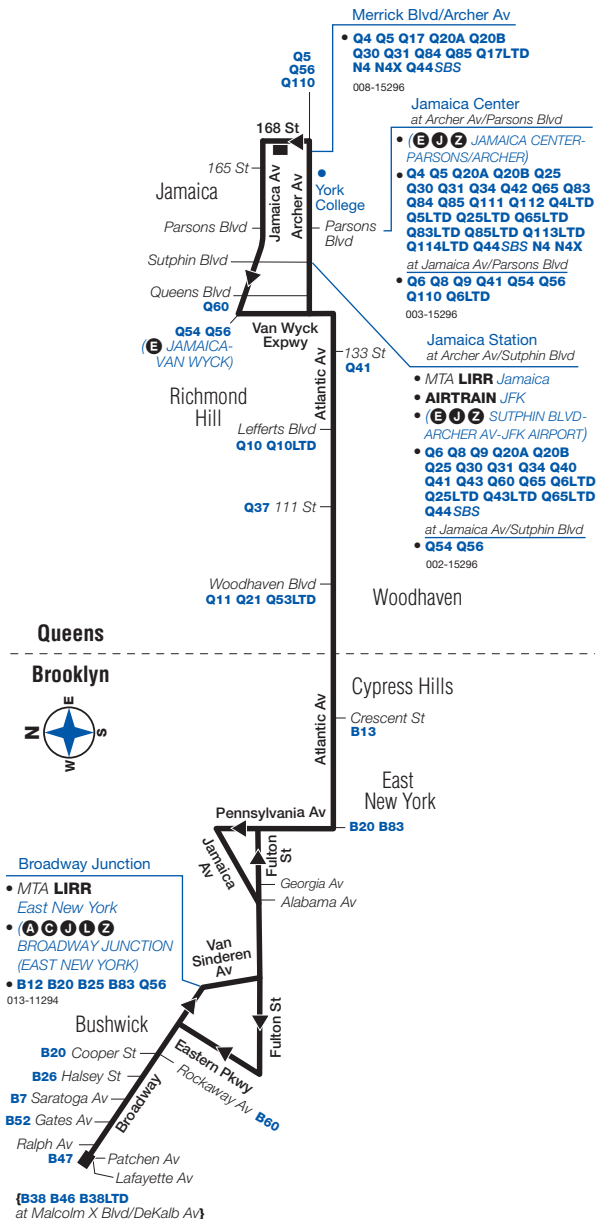

qu024a18233_cs

Q24 MAP LEGEND

Local/Limited/SBS Bus Transfers: shown in bold blue type.

Terminal

MTA **LIRR** Railroad Station

(E) STATION NAME

Subway Connection

• Point of Interest

For Accessible subway stations, travel directions and other information:

Call 511 or visit www.mta.info