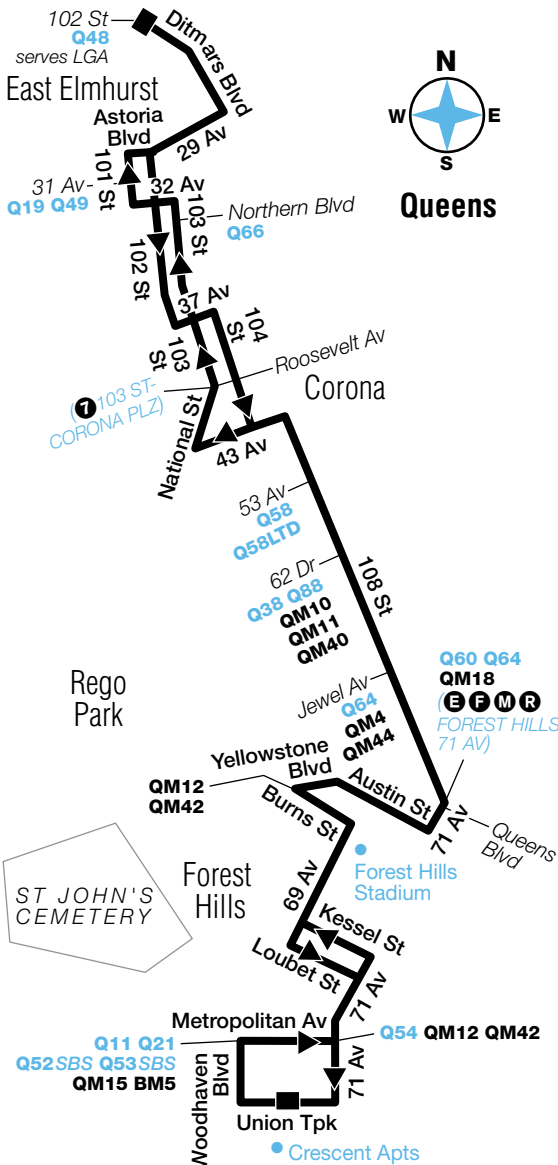

LA GUARDIA AIRPORT

m_q023_17317_cs

Q23 MAP LEGEND

- **Local/Limited/SBS Bus Transfers:** shown in bold blue type.
- **Express Bus Transfers:** shown in bold black type.
- Terminal
- Point of Interest
- (E) STATION NAME
  Subway Connection

For Accessible subway stations, travel directions and other information:

Call 511 or visit www.mta.info