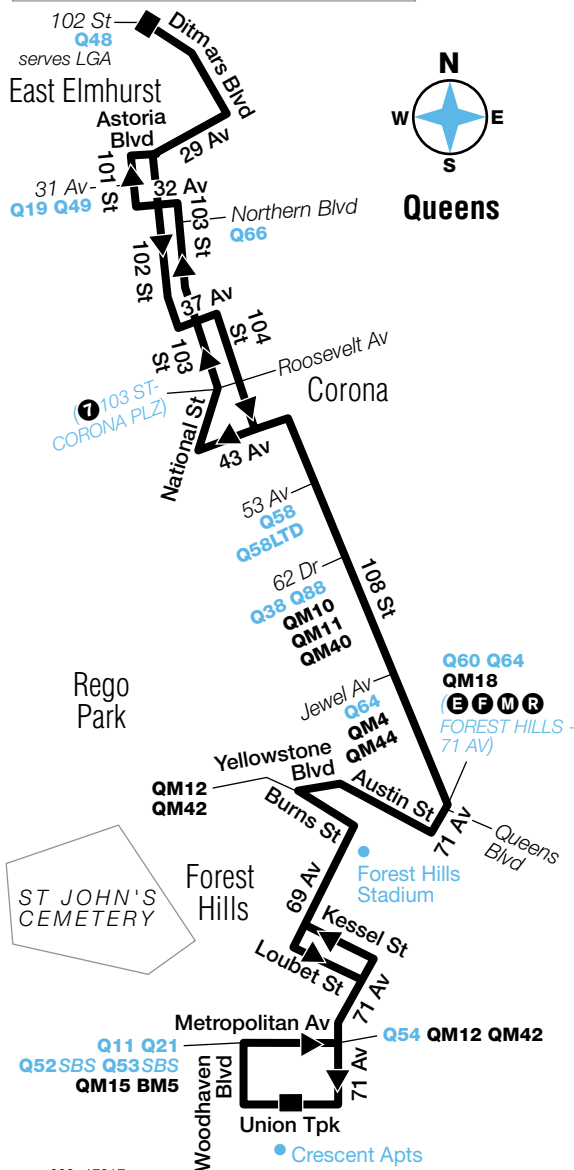

LA GUARDIA AIRPORT

m_q023_17317_cs

Q23 MAP LEGEND

Local/Limited/SBS Bus Transfers: shown in bold blue type.

Express Bus Transfers: shown in bold black type.

■ Terminal

(E STATION NAME)
Subway Connection

● Point of Interest

For Accessible subway stations, travel directions and other information:

Call 511 or visit www.mta.info