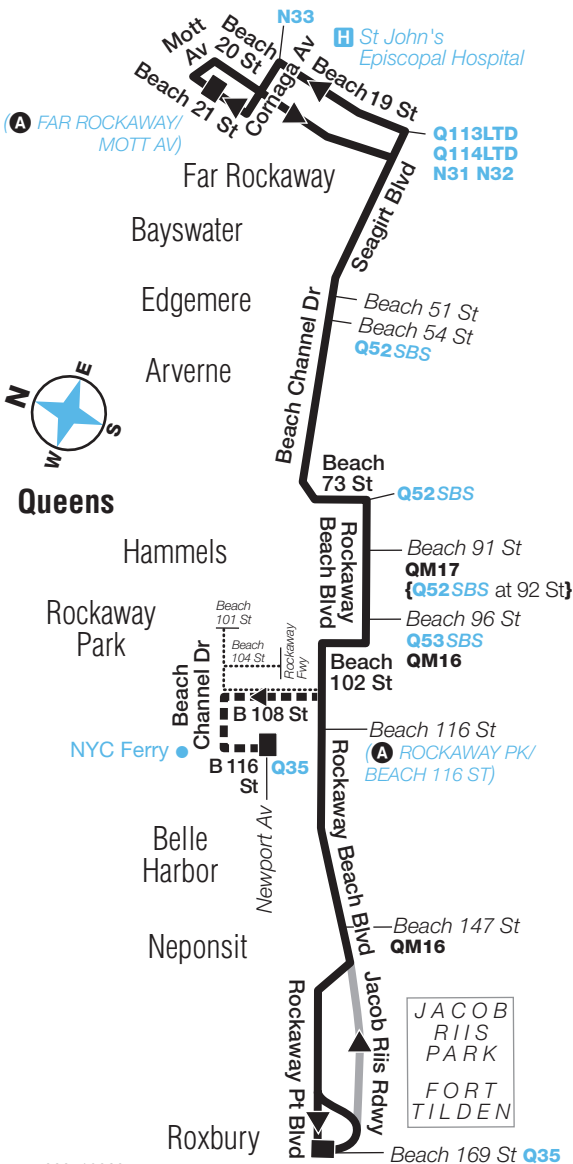

m_q022_18260_cs

Q22 MAP LEGEND

Local/Limited/SBS Bus Transfers: shown in bold blue type.

Express Bus Transfers: shown in bold black type.

■ Terminal

..... Supplemental Service School Days

(A) STATION NAME
Subway Connection

— Seasonal Summer Service

● Point of Interest

■ ■ ■ Part-time Service

For Accessible subway stations, travel directions and other information:

Call 511 or visit www.mta.info