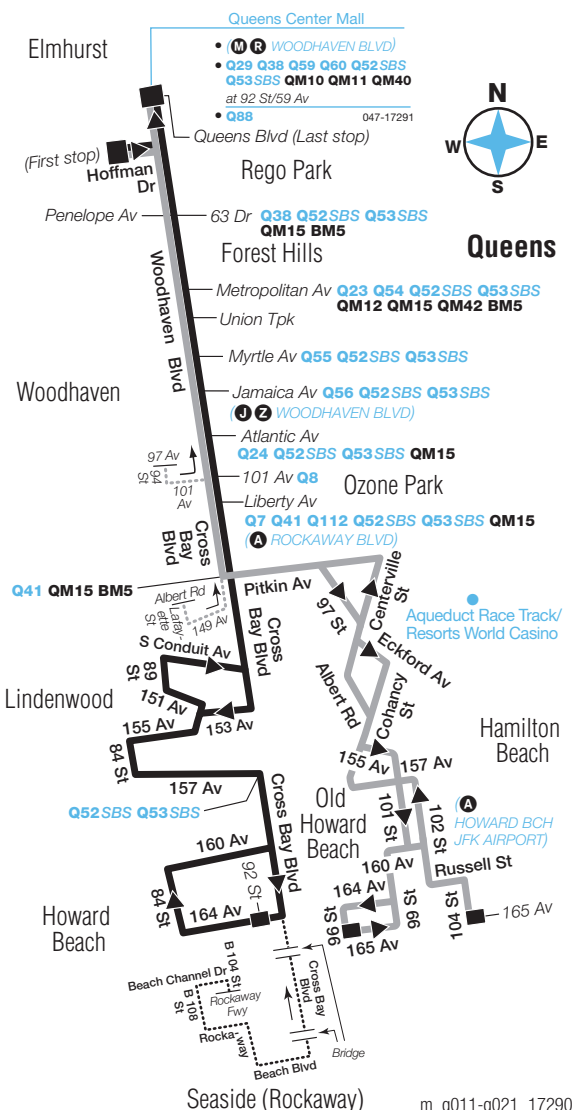

For Accessible subway stations, travel directions and other information:

Call 511 or visit www.mta.info