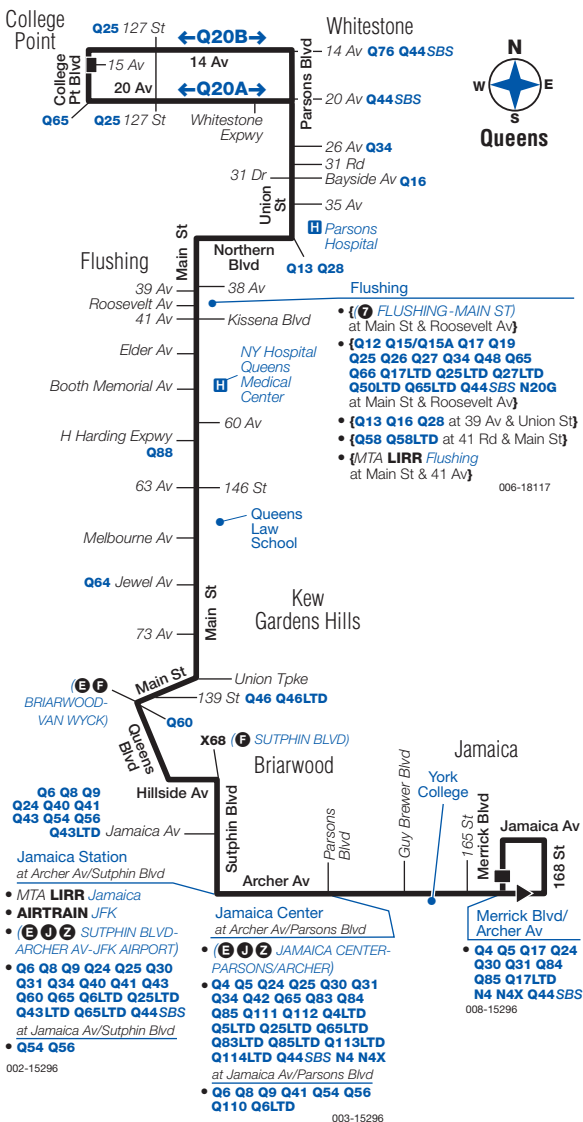

qu020a19079_cs

Q20A/Q20B MAP LEGEND

Local/Limited/SBS Bus Transfers: shown in bold blue type.
Express Bus Transfers: shown in bold black type.

■ Terminal

(E STATION NAME)
Subway Connection

MTA LIRR
Railroad Station

● Point of Interest

For Accessible subway stations, travel directions and other information:

Call 511 or visit www.mta.info