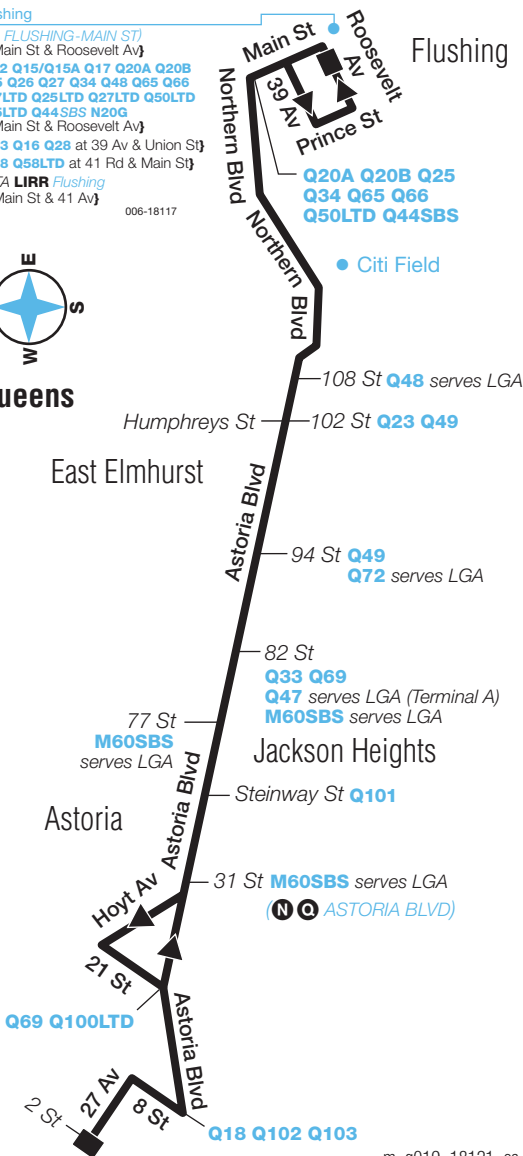

Flushing

- **{ 7 FLUSHING-MAIN ST }** at Main St & Roosevelt Av
- **{ Q12 Q15/Q15A Q17 Q20A Q20B Q25 Q26 Q27 Q34 Q48 Q65 Q66 Q17LTD Q25LTD Q27LTD Q50LTD Q65LTD Q44SBS N20G }** at Main St & Roosevelt Av
- **{ Q13 Q16 Q28 }** at 39 Av & Union St
- **{ Q58 Q58LTD }** at 41 Rd & Main St
- **{ MTA LIRR Flushing }** at Main St & 41 Av

006-18117

Queens

m_q019_18121_cs

Q19 MAP LEGEND

Local/Limited/SBS Bus Transfers: shown in bold blue type.

■ Terminal

MTA **LIRR**
Railroad Station

(N STATION NAME)
Subway Connection

● Point of Interest

For Accessible subway stations, travel directions and other information:

Call 511 or visit www.mta.info